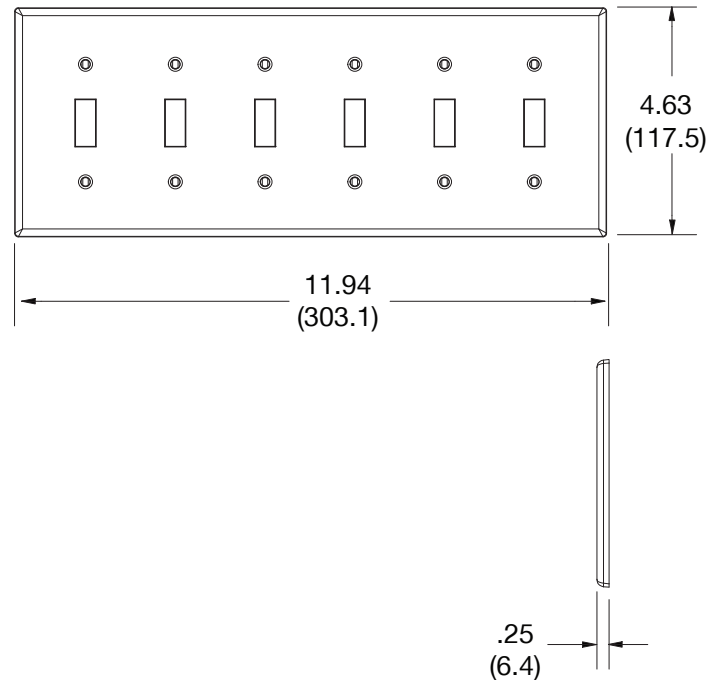

Wallplate Toggle 6-Gang

Features

- High-impact, self-extinguishing polycarbonate material
- More rigid; sharp lines and less dimpling
- Smooth satin finish; blends into wall with an optimum finish

Ordering Information

Description	Gang	Color	UPC Number	Catalog Number
Toggle wallplate, smooth satin finish, for use with 6 toggle switches	6	White	883778312649	P6W

Listings

cULus Listed

Specifications

Material	Polycarbonate thermoplastic
Thickness	.25 (6.4)
Orientation	Orientation
Mounting	Screw
Mounting Screws	Painted steel
Dimensions	4.63 in x 10.12 in x 0.25 in
Flammability	UL 94 V2

Dimensions in Inches (mm)

Bryant Electric • An affiliate of Hubbell Incorporated (Delaware) • 40 Waterview Drive • Shelton, CT 06484
Phone (800) 323-2792 • Specifications subject to change without notice