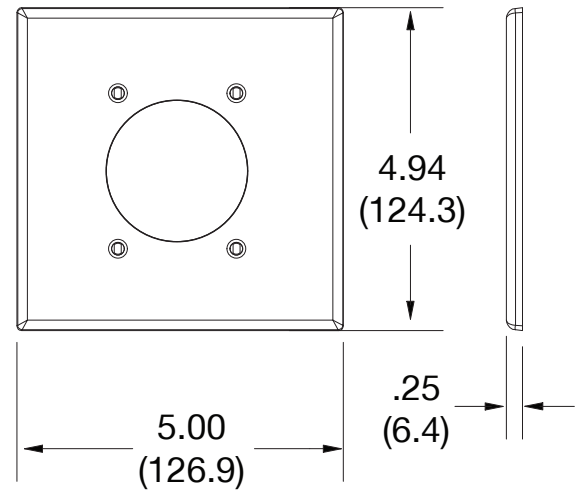

Mid-Size Wallplate 2.15" Opening 2-Gang

Features

- High-impact, self-extinguishing polycarbonate material
- More rigid; sharp lines and less dimpling
- Smooth satin finish; blends into wall with an optimum finish

Ordering Information

Description	Gang	Color	UPC Number	Catalog Number
Wallplate with 2.15" opening smooth satin finish, for use with power outlet	2	Black	883778314315	PJ703BK

Listings

cULus Listed

Specifications

Material	Polycarbonate thermoplastic
Thickness	.25 (6.4)
Orientation	Orientation
Mounting	Screw
Mounting Screws	Painted steel
Dimensions	4.94 in x 5.00 in x 0.25 in
Flammability	UL 94 V2