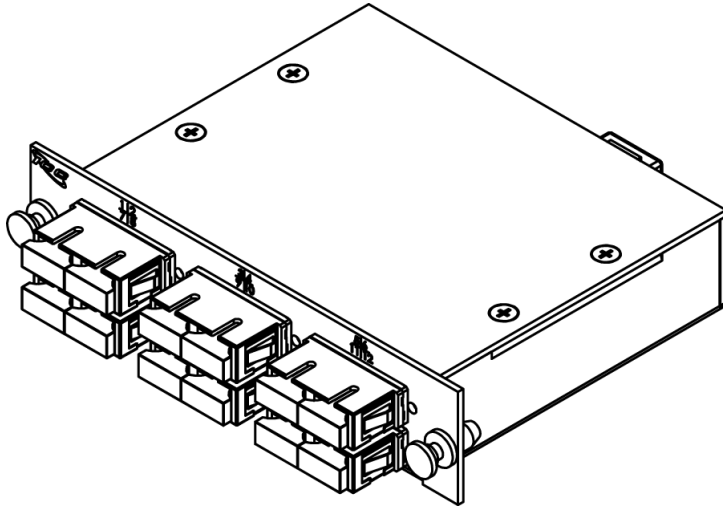

LGX Cassette SC/MPO, 12F, 10G, OM3, 50/125

Package Includes:

A. SC-Duplex MPO Cassette, **1 Piece**

B. Dust Caps, **13 Pieces**

Features and Benefits

- High Quality 16GA CRS material allows for compact and durable cassettes.
- 12-Fiber, 10G, OM3, Multimode, 50/125
- 12 SC port to 1 MPO port
- Cassette offers a plug and play solution which saves assembly and termination time.
- MPO connector reduces insertion loss which enhances channel link performance.
- MPO ports are equipped with Male MPO connectors to work with standard MPO female cable assembly.
- Suitable for any applications with a need for higher bandwidth with longer distances.
- Wiring is 1:1
- Available in black
- Compatible with all LGX® Fiber Enclosures and Patch

NOTE: UNLESS OTHERWISE SPECIFIED

- Cassette Housing:
 - Material: 16GA CRS
 - Color: Powder Coat Black
- SC-Quad Adapter:
 - Material: ABS
 - Color: Aqua
 - Sleeve: Metal
- MPO Male Adapter:
 - Material Polybutylene Terephthalate (PBT)
 - Color: Aqua
 - Mating Cycles: 1000 Mating cycles
 - Dust Cap: TPP
 - Color: Black
- Cable Type:
 - 10G, OM3, MM, 50/125µm