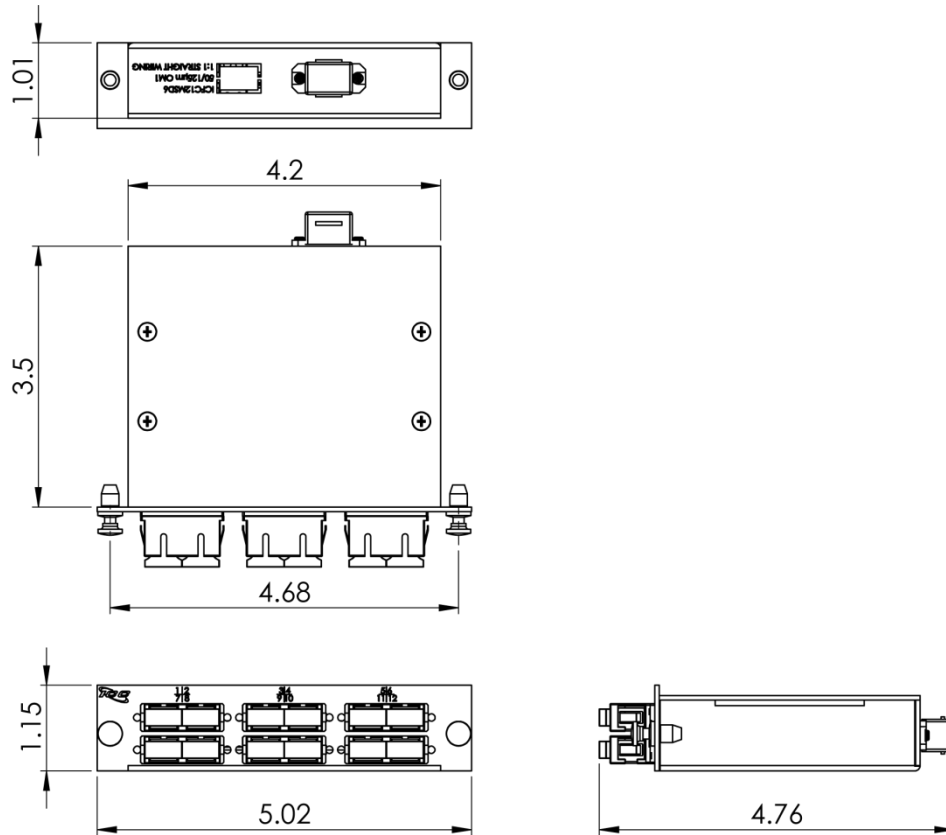

LGX Cassette SC/MPO, 12F, 10G, OM3, 50/125

Package Includes:

A. SC-Duplex MPO Cassette, **1 Piece**

B. Dust Caps, **13 Pieces**

Features and Benefits

- High Quality 16GA CRS material allows for compact and durable cassettes.
- 12-Fiber, 10G, OM3, Multimode, 50/125
- 12 SC port to 1 MPO port
- Cassette offers a plug and play solution which saves assembly and termination time.
- MPO connector reduces insertion loss which enhances channel link performance.
- MPO ports are equipped with Male MPO connectors to work with standard MPO female cable assembly.
- Suitable for any applications with a need for higher bandwidth with longer distances.
- Wiring is 1:1
- Available in black
- Compatible with all LGX® Fiber Enclosures and Patch

NOTE: UNLESS OTHERWISE SPECIFIED

- Cassette Housing:
 - Material: 16GA CRS
 - Color: Powder Coat Black
- SC-Quad Adapter:
 - Material: ABS
 - Color: Aqua
 - Sleeve: Metal
- MPO Male Adapter:
 - Material Polybutylene Terephthalate (PBT)
 - Color: Aqua
 - Mating Cycles: 1000 Mating cycles
 - Dust Cap: TPP
 - Color: Black
- Cable Type:
 - 10G, OM3, MM, 50/125µm

12	AQUA	12
11	ROSE	11
10	VIOLET	10
9	YELLOW	9
8	BLACK	8
7	RED	7
6	WHITE	6
5	SLATE	5
4	BROWN	4
3	GREEN	3
2	ORANGE	2
1	BLUE	1
SC	FIBER COLOR	MPO
WIRE CONNECTION TABLE		