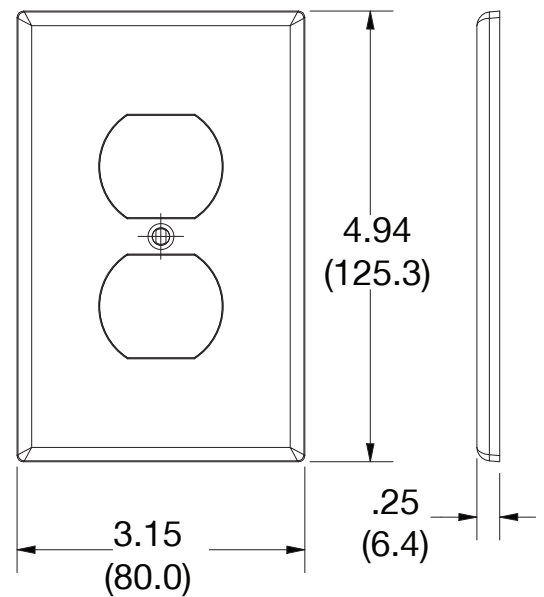

Mid-Size Wallplate Duplex 1-Gang

Features

- High-impact, self-extinguishing polycarbonate material
- More rigid; sharp lines and less dimpling
- Smooth satin finish; blends into wall with an optimum finish
- Captive screw feature on single-gang versions, hold screws in place for quick installation

Ordering Information

Description	Gang	Color	UPC Number	Catalog Number
Duplex wallplate smooth satin finish, for use with duplex receptacle	1	Red	883778314681	PJ8R

Listings

cULus Listed

Specifications

Material	Polycarbonate thermoplastic
Thickness	.25 (6.4)
Orientation	Orientation
Mounting	Screw
Mounting Screws	Painted steel
Dimensions	4.94 in x 3.15 in x 0.25 in
Flammability	UL 94 V2

Dimensions in Inches (mm)

Bryant Electric • An affiliate of Hubbell Incorporated (Delaware) • 40 Waterview Drive • Shelton, CT 06484
Phone (800) 323-2792 • Specifications subject to change without notice