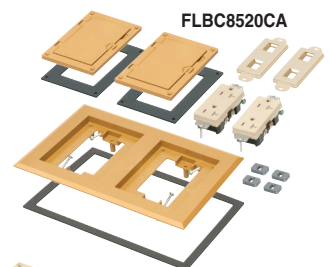

Includes PLASTIC single gang gasketed flip lid cover, (1) 20A decorator-style receptacle, (1) low voltage insert.

FLBC8501GY

FLBC8501LA

FLBC8501CA

FLBC8510BR

SINGLE GANG PLASTIC COVER / FRAME KITS

FLBC8510BL	22964	Single gang Frame	Black	1	1
FLBC8510BR	22965	Single gang Frame	Brown	1	1
FLBC8510GY	22966	Single gang Frame	Gray	1	1
FLBC8510LA	22976	Single gang Frame	Light Almond	1	1
FLBC8510CA	22975	Single gang Frame	Caramel	1	1

Includes single gang frame, (1) flip lid cover with gasket, (1) 20A decorator-style receptacle, (1) gasket, (1) low voltage insert, installation screws.

FLBC8520BL

TWO GANG PLASTIC COVER / FRAME KITS

FLBC8520BL	22967	Two gang Frame	Black	1	1
FLBC8520BR	22968	Two gang Frame	Brown	1	1
FLBC8520GY	22969	Two gang Frame	Gray	1	1
FLBC8520LA	22978	Two gang Frame	Light Almond	1	1
FLBC8520CA	22977	Two gang Frame	Caramel	1	1

Includes two gang frame, (2) flip lid covers with gaskets, (2) 20A decorator-style receptacles, (2) gaskets, (2) low voltage inserts, installation screws.

FLBC8520CA

FLBC8530GY

THREE GANG PLASTIC COVER / FRAME KITS

Includes three gang frame, (3) flip lid covers with gaskets, (3) 20A decorator-style receptacles, (3) gaskets, (3) low voltage inserts, installation screws.

FLBC8530LA