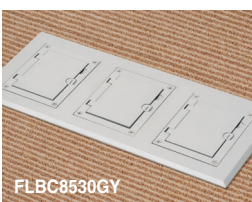

Includes PLASTIC single gang gasketed flip lid cover, (1) 20A decorator-style receptacle, (1) low voltage insert.

FLBC8501GY

FLBC8501LA

FLBC8501CA

FLBC8510BR

SINGLE GANG PLASTIC COVER / FRAME KITS

FLBC8510BL	22964	Single gang Frame	Black	1	1
FLBC8510BR	22965	Single gang Frame	Brown	1	1
FLBC8510GY	22966	Single gang Frame	Gray	1	1
FLBC8510LA	22976	Single gang Frame	Light Almond	1	1
FLBC8510CA	22975	Single gang Frame	Caramel	1	1

Includes single gang frame, (1) flip lid cover with gasket, (1) 20A decorator-style receptacle, (1) gasket, (1) low voltage insert, installation screws.

FLBC8520BL

TWO GANG PLASTIC COVER / FRAME KITS

FLBC8520BL	22967	Two gang Frame	Black	1	1
FLBC8520BR	22968	Two gang Frame	Brown	1	1
FLBC8520GY	22969	Two gang Frame	Gray	1	1
FLBC8520LA	22978	Two gang Frame	Light Almond	1	1
FLBC8520CA	22977	Two gang Frame	Caramel	1	1

Includes two gang frame, (2) flip lid covers with gaskets, (2) 20A decorator-style receptacles, (2) gaskets, (2) low voltage inserts, installation screws.

FLBC8520CA

FLBC8530GY

THREE GANG PLASTIC COVER / FRAME KITS