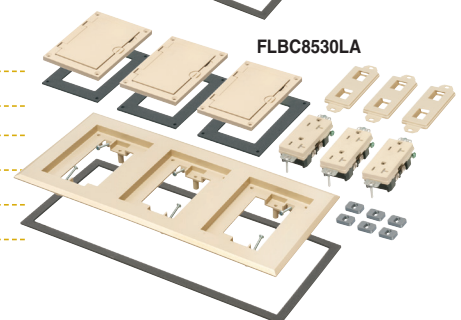

Includes single gang frame, (1) flip lid cover with gasket, (1) 20A decorator-style receptacle, (1) gasket, (1) low voltage insert, installation screws.

FLBC8520BL

TWO GANG PLASTIC COVER / FRAME KITS

FLBC8520BL	22967	Two gang Frame	Black	1	1
FLBC8520BR	22968	Two gang Frame	Brown	1	1
FLBC8520GY	22969	Two gang Frame	Gray	1	1
FLBC8520LA	22978	Two gang Frame	Light Almond	1	1
FLBC8520CA	22977	Two gang Frame	Caramel	1	1

Includes two gang frame, (2) flip lid covers with gaskets, (2) 20A decorator-style receptacles, (2) gaskets, (2) low voltage inserts, installation screws.

FLBC8520CA

FLBC8530GY

THREE GANG PLASTIC COVER / FRAME KITS

FLBC8530BL	22970	Three gang Frame	Black	1	1
FLBC8530BR	22971	Three gang Frame	Brown	1	1
FLBC8530GY	22972	Three gang Frame	Gray	1	1
FLBC8530LA	22980	Three gang Frame	Light Almond	1	1
FLBC8530CA	22979	Three gang Frame	Caramel	1	1

Includes three gang frame, (3) flip lid covers with gaskets, (3) 20A decorator-style receptacles, (3) gaskets, (3) low voltage inserts, installation screws.

FLBC8530LA