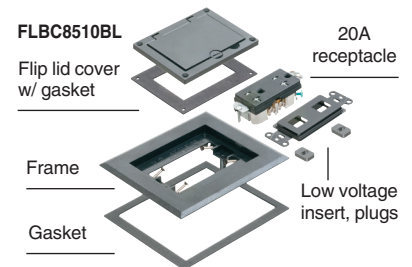

COVER KITS FOR FLBC8500, FLBC8502

FLBC8501BL

FLBC8501BR

CATALOG NUMBER	UPC/DCI/NAED MFG. #018997	DESCRIPTION	PLASTIC COVER COLOR	UNIT PKG	STD PKG
FLBC8501BL	22961	Single gang Flip Lid Cover	Black	1	10
FLBC8501BR	22962	Single gang Flip Lid Cover	Brown	1	10
FLBC8501GY	22963	Single gang Flip Lid Cover	Gray	1	10
FLBC8501LA	22974	Single gang Flip Lid Cover	Light Almond	1	10
FLBC8501CA	22973	Single gang Flip Lid Cover	Caramel	1	10

Includes PLASTIC single gang gasketed flip lid cover, (1) 20A decorator-style receptacle, (1) low voltage insert.

FLBC8501GY

FLBC8501LA

FLBC8501CA

FLBC8510BR

SINGLE GANG PLASTIC COVER / FRAME KITS

FLBC8510BL	22964	Single gang Frame	Black	1	1
FLBC8510BR	22965	Single gang Frame	Brown	1	1
FLBC8510GY	22966	Single gang Frame	Gray	1	1
FLBC8510LA	22976	Single gang Frame	Light Almond	1	1
FLBC8510CA	22975	Single gang Frame	Caramel	1	1

Includes single gang frame, (1) flip lid cover with gasket, (1) 20A decorator-style receptacle, (1) gasket, (1) low voltage insert, installation screws.

FLBC8520BL

TWO GANG PLASTIC COVER / FRAME KITS

FLBC8520BL	22967	Two gang Frame	Black	1	1
FLBC8520BR	22968	Two gang Frame	Brown	1	1
FLBC8520GY	22969	Two gang Frame	Gray	1	1
FLBC8520LA	22978	Two gang Frame	Light Almond	1	1
FLBC8520CA	22977	Two gang Frame	Caramel	1	1

Includes two gang frame, (2) flip lid covers with gaskets, (2) 20A decorator-style receptacles, (2) gaskets, (2) low voltage inserts, installation screws.

FLBC8520CA

FLBC8530GY

THREE GANG PLASTIC COVER / FRAME KITS