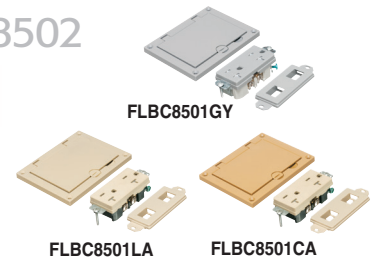

MODULAR SINGLE Gang
COVER SHAPE

PLASTIC COVERS, 5 COLORS

RECTANGULAR NON-METALLIC BOX

(2) FLBC8500 boxes

(1) FLBC8520LA Light Almond plastic cover/frame kit

(3) FLBC8500 boxes
(1) FLBC8530BL
Black plastic cover/frame kit

COVER KITS FOR FLBC8500, FLBC8502

FLBC8501BL

FLBC8501BR

CATALOG NUMBER	UPC/DCI/NAED MFG. #018997	DESCRIPTION	PLASTIC COVER COLOR	UNIT PKG	STD PKG
FLBC8501BL	22961	Single gang Flip Lid Cover	Black	1	10
FLBC8501BR	22962	Single gang Flip Lid Cover	Brown	1	10
FLBC8501GY	22963	Single gang Flip Lid Cover	Gray	1	10
FLBC8501LA	22974	Single gang Flip Lid Cover	Light Almond	1	10
FLBC8501CA	22973	Single gang Flip Lid Cover	Caramel	1	10

Includes PLASTIC single gang gasketed flip lid cover, (1) 20A decorator-style receptacle, (1) low voltage insert.

FLBC8501GY

FLBC8501LA

FLBC8501CA

FLBC8510BR

SINGLE GANG PLASTIC COVER / FRAME KITS

FLBC8510BL	22964	Single gang Frame	Black	1	1
FLBC8510BR	22965	Single gang Frame	Brown	1	1
FLBC8510GY	22966	Single gang Frame	Gray	1	1
FLBC8510LA	22976	Single gang Frame	Light Almond	1	1
FLBC8510CA	22975	Single gang Frame	Caramel	1	1

Includes single gang frame, (1) flip lid cover with gasket, (1) 20A decorator-style receptacle, (1) gasket, (1) low voltage insert, installation screws.

FLBC8520BL

TWO GANG PLASTIC COVER / FRAME KITS

FLBC8520BL	22967	Two gang Frame	Black	1	1
FLBC8520BR	22968	Two gang Frame	Brown	1	1
FLBC8520GY	22969	Two gang Frame	Gray	1	1
FLBC8520LA	22978	Two gang Frame	Light Almond	1	1
FLBC8520CA	22977	Two gang Frame	Caramel	1	1