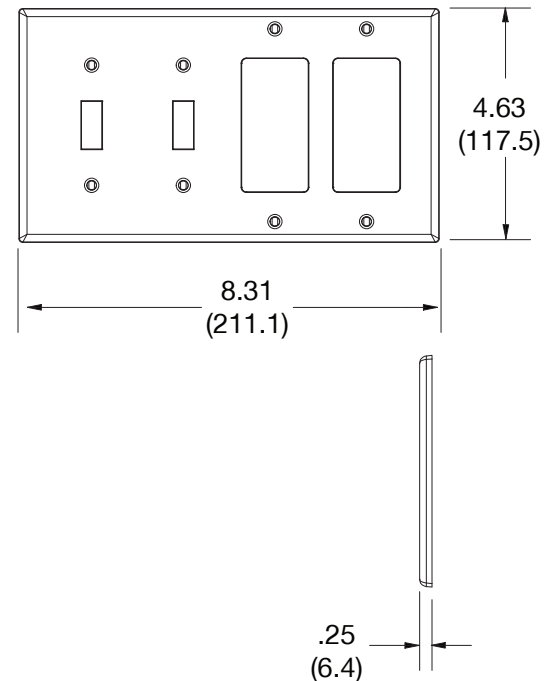

### Ordering Information

Description	Gang	Color	UPC Number	Catalog Number
Toggle and decorator wallplate, smooth satin finish, for use with 2 toggle switches and 2 decorator devices	4	Black	883778311635	<b>P2262BK</b>

### Specifications

Material	Polycarbonate thermoplastic
Thickness	.25 (6.4)
Orientation	Orientation
Mounting	Screw
Mounting Screws	Painted steel
Dimensions	4.63 in x 8.31 in x 0.25 in
Flammability	UL 94 V2

Dimensions in Inches (mm)

Bryant Electric • An affiliate of Hubbell Incorporated (Delaware) • 40 Waterview Drive • Shelton, CT 06484  
Phone (800) 323-2792 • Specifications subject to change without notice