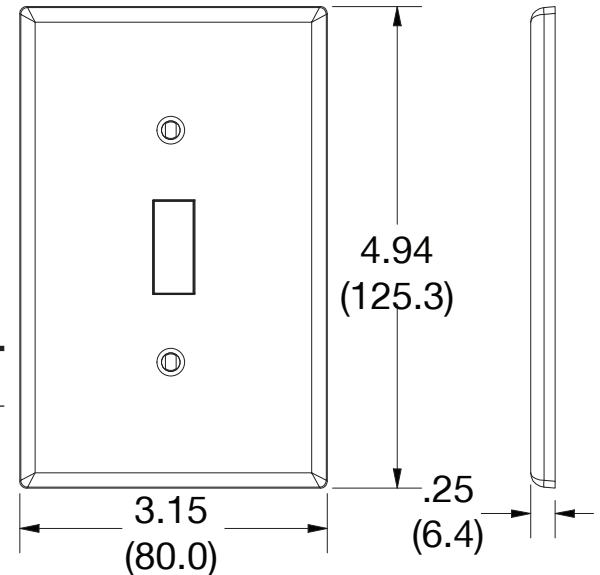

Mid-Size Wallplate Toggle 1-Gang

Features

- High-impact, self-extinguishing polycarbonate material
- More rigid; sharp lines and less dimpling
- Smooth satin finish; blends into wall with an optimum finish
- Captive screw feature on single-gang versions, hold screws in place for quick installation

Ordering Information

Description	Gang	Color	UPC Number	Catalog Number
Toggle mid-size wallplate, smooth satin finish, for use with toggle switch	1	White	883778313646	PJ1W

Listings

cULus Listed

Specifications

Material	Polycarbonate thermoplastic
Thickness	.25 (6.4)
Orientation	Orientation
Mounting	Screw
Mounting Screws	Painted steel
Dimensions	4.94 in x 3.15 in x 0.25 in
Flammability	UL 94 V2

Dimensions in Inches (mm)