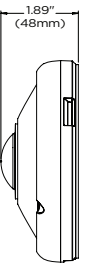

## Accessories (Optional)

DWC-V1CNMW  
Corner mount

DWC-VFCMW  
Ceiling mount bracket

DWC-VFJUNCW  
Junction box

DWC-VFWMW  
Wall mount bracket

## Dimensions

Unit: Inch (mm)