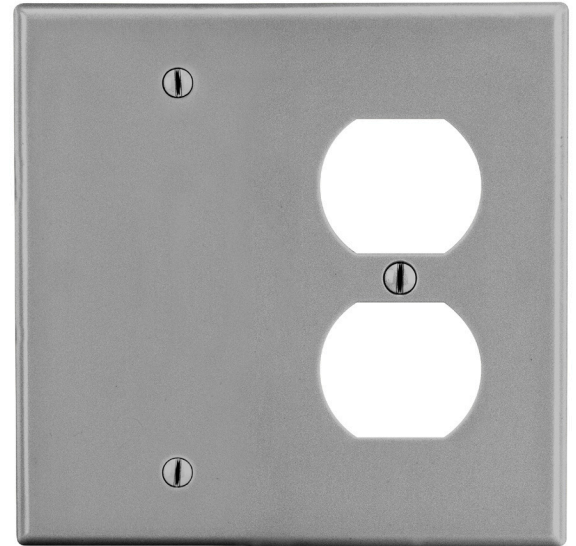

## Wallplate Duplex and Blank Box Mount 2-Gang

### Features

- High-impact, self-extinguishing polycarbonate material
- More rigid; sharp lines and less dimpling
- Smooth satin finish; blends into wall with an optimum finish

### Ordering Information

Description	Gang	Color	UPC Number	Catalog Number
Duplex receptacle and blank box mount, smooth satin finish, for use with 1 duplex receptacle	2	Gray	883778311123	<b>P138GY</b>

### Specifications

Material	Polycarbonate thermoplastic
Thickness	.25 (6.4)
Orientation	Orientation
Mounting	Screw
Mounting Screws	Painted steel
Dimensions	4.63 in x 4.69 in x 0.25 in
Flammability	UL 94 V2