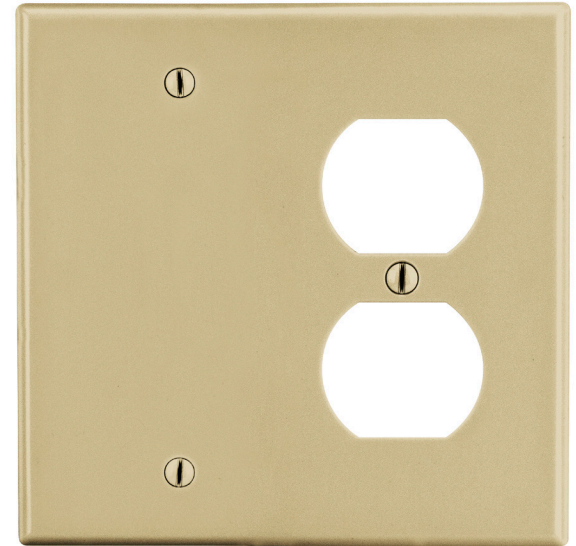

## Wallplate Duplex and Blank Box Mount 2-Gang

### Features

- High-impact, self-extinguishing polycarbonate material
- More rigid; sharp lines and less dimpling
- Smooth satin finish; blends into wall with an optimum finish

### Ordering Information

Description	Gang	Color	UPC Number	Catalog Number
Duplex receptacle and blank box mount, smooth satin finish, for use with 1 duplex receptacle	2	Ivory	883778311130	<b>P138I</b>