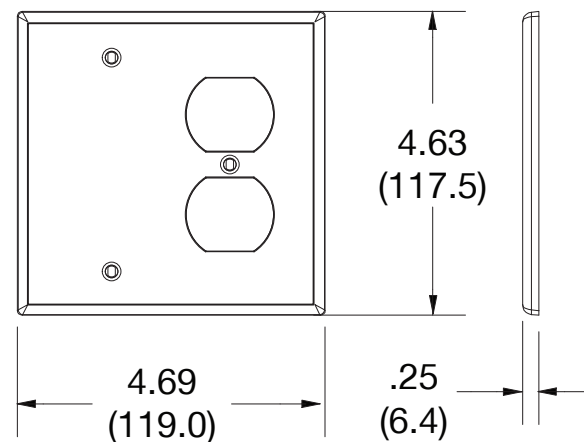

### Ordering Information

Description	Gang	Color	UPC Number	Catalog Number
Duplex receptacle and blank box mount, smooth satin finish, for use with 1 duplex receptacle	2	Ivory	883778311130	<b>P138I</b>

### Specifications

Material	Polycarbonate thermoplastic
Thickness	.25 (6.4)
Orientation	Orientation
Mounting	Screw
Mounting Screws	Painted steel
Dimensions	4.63 in x 4.69 in x 0.25 in
Flammability	UL 94 V2