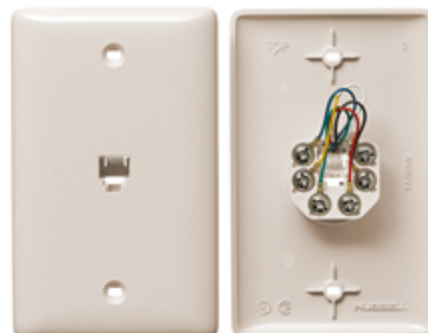

netSELECT
Wallplates
Molded-In Plate for Voice, 1-Gang

HUBBELL

Features

- High Impact-Resistant Thermoplastic Construction
- Convenient Screw Down Terminals
- Plate Profile, Color, and Surface Finish Match Hubbell Electrical Wallplates
- Aesthetically Pleasing, Molded-In Appearance

Ordering Information

Description	Color	CatalogNumber	UPC
Molded-In Plates for Voice, Standard Size, 1-Gang, One RJ11 Jack, 6P6C, Screw	Light Almond	NS732LA	883778504075

Listings

UL Listed
CSA Certified
Meets FCC Part 68

Specifications

Material	High-Impact Resistant Thermoplastic
Position	6
Conductors	4
Termination Style	Screw

Online Resources

eCatalog