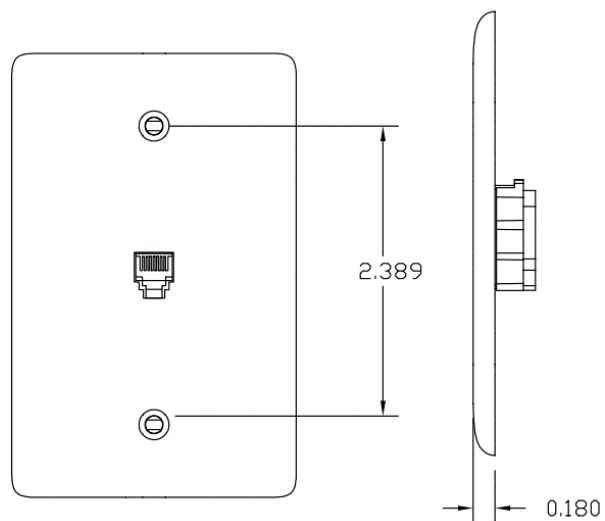

Ordering Information

Description	Color	CatalogNumber	UPC
Molded-In Plates for Voice, Standard Size, 1-Gang, One RJ11 Jack, 6P6C, Screw	Light Almond	NS732LA	883778504075

Listings

UL Listed
CSA Certified
Meets FCC Part 68

Specifications

Material	High-Impact Resistant Thermoplastic
Position	6
Conductors	4
Termination Style	Screw

Online Resources

eCatalog