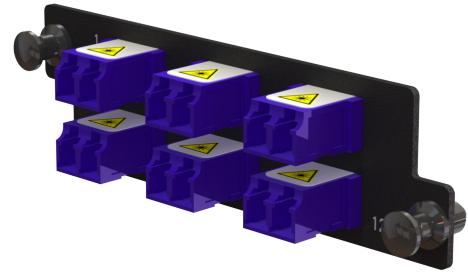

DATA SHEET

Infinium M4 HDFP Adapter Panel, 6 Keyed Front Non Keyed Rear LC Duplex Adapters, 12 Fiber

Overview

The Keyed 12-fiber HDFP Adapter Panels are designed to be used with the Infinium Fiber Enclosure to support LC Duplex adapters. This adapter panel has an M4 Footprint with 6 LC Duplex adapters and is equipped with plunger and grommet fasteners to hold the panels securely in place and support efficient installations. Keyed connectivity solutions offer users security and network segregation to match cords to the proper channels during installation.

Features

- **Compact high-density design:** Optimized space utilization
- **Front loading:** Easy access to connections
- **Fiber port labeling:** Provides fiber port identification for easier administration
- **Engineered polymer adapter panel:** Rugged, cost-effective design
- **Uses plunger/grommet fastener:** Holds adapter panels securely in place

DATA SHEET

Infinium M4 HDFP Adapter Panel, 6 Keyed Front Non Keyed Rear LC Duplex Adapters, 12 Fiber

General Information

- Color:
 - HDFP-LCD12YC-A (Rose)
 - HDFP-LCD12YC-B (White)
 - HDFP-LCD12YC-C (Yellow)
 - HDFP-LCD12YC-D (Red)
 - HDFP-LCD12YC-E (orange)
 - HDFP-LCD12YC-F (Violet)
 - HDFP-LCD12YC-G (Gray)
 - HDFP-LCD12YC-H (Blue)
 - HDFP-LCD12YC-J (Brown)
 - HDFP-LCD12YC-K (Aqua)
 - HDFP-LCD12YC-L (Magenta)
 - HDFP-LCD12YC-M (Green)
 - HDFP-LCD12YC-U (Black)
- Installation: Infinium Fiber Enclosure
- Typical Application: N/A
- Connection Type: LC
- Number of Ports: 6
- Type: Keyed Front Non-Keyed Rear Fiber Module
- Dust Covers: Yes