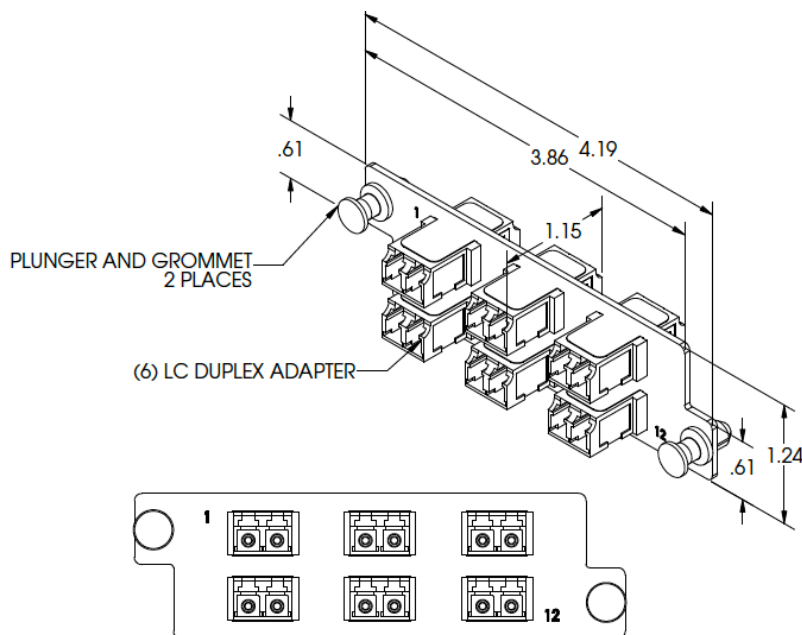

Listing Agencies/Third Party Certifications

- RoHS: Yes

Technical Information

- Connection Method: N/A
- Fiber Capacity: 12
- Polish: N/A
- Ceramic Alignment Sleeves: Yes
- TIA/EIA 604-10 Compliant: Yes
- TIA 455-21 Compliant: 500 mating cycles

Dimensions

- Depth (Metric): 29.21 mm
- Depth (US): 1.15 in
- Height (Metric): 31.49mm
- Height (US): 1.24 in
- Width (Metric): 106.42 mm
- Width (US): 4.19 in

Legrand, North and Central America

60 Woodlawn Street
West Hartford, CT 06110
1.877.BY.LEGRAND (295.3472)
www.legrand.us