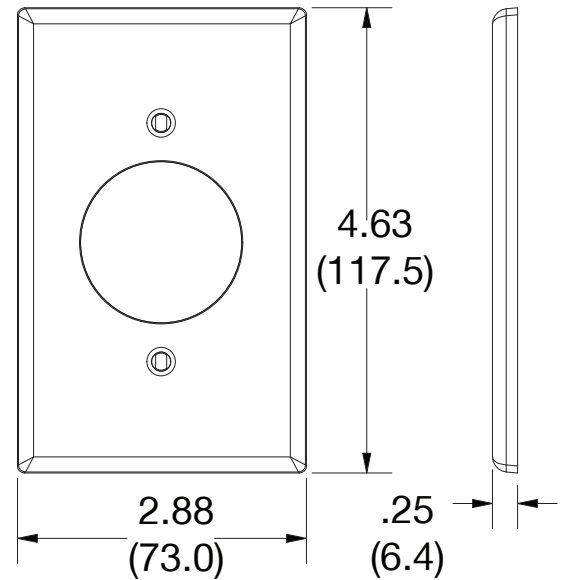

Wallplate 2.15" Opening 1-Gang

Features

- High-impact, self-extinguishing polycarbonate material
- More rigid; sharp lines and less dimpling
- Smooth satin finish; blends into wall with an optimum finish

Ordering Information

Description	Gang	Color	UPC Number	Catalog Number
Wallplate with 1.60" opening smooth satin finish, For use with locking receptacle	1	Black	883778312724	P720BK

Listings

cULus Listed

Specifications

Material	Polycarbonate thermoplastic
Thickness	.25 (6.4)
Orientation	Orientation
Mounting	Screw
Mounting Screws	Painted steel
Dimensions	4.63 in x 2.88 in x 0.25 in
Flammability	UL 94 V2

Dimensions in Inches (mm)