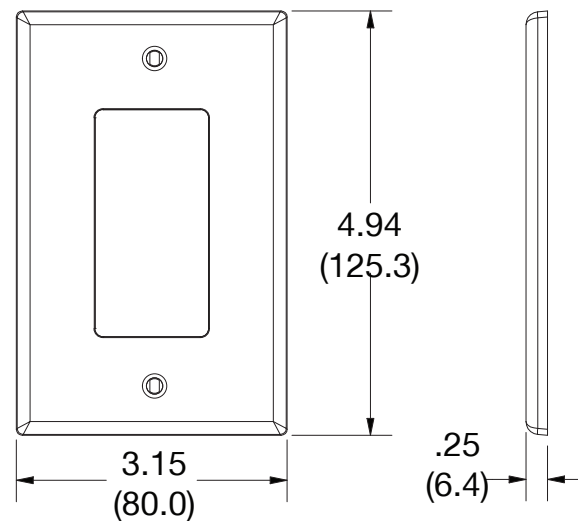

### Ordering Information

Description	Gang	Color	UPC Number	Catalog Number
Mid-size blank box mount wallplate, smooth satin finish, for use with cover enclosure	1	Black	883778313967	PJ26BK

### Specifications

Material	Polycarbonate thermoplastic
Thickness	.25 (6.4)
Orientation	Orientation
Mounting	Screw
Mounting Screws	Painted steel
Dimensions	4.94 in x 3.15 in x 0.25 in
Flammability	UL 94 V2