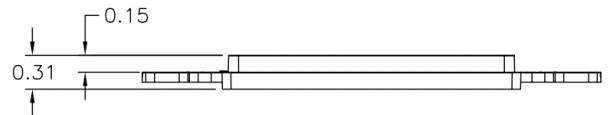

netSELECT
Wallplates
Molded-In Voice and Data Decorator Frame

HUBBELL

Features

- High Impact-Resistant Thermoplastic Construction
- Aesthetically Pleasing, Molded-In Appearance

Ordering Information

Description	Color	CatalogNumber	UPC
Molded-In Voice and Data Decorator Frame, One RJ11 Jack, 6P4C, Screw	Brown	NS770	883778501685

Listings

Meets FCC part 68
UL Listed
CSA Certified
RoHS Compliant

Specifications

Material	High-Impact Resistant Thermoplastic
Jack	One RJ11
Position	6
Conductors	4
Termination Style	Screw

Accessories

Wallplate	NP26
-----------	------