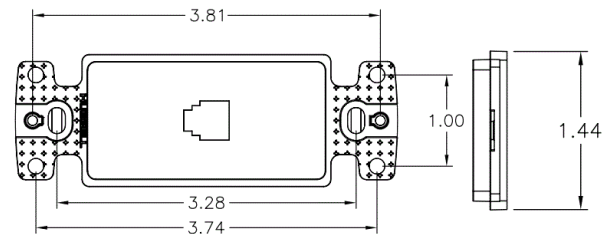

netSELECT
Wallplates
Molded-In Voice and Data Decorator Frame

HUBBELL

Features

- High Impact-Resistant Thermoplastic Construction
- Aesthetically Pleasing, Molded-In Appearance

Ordering Information

Description	Color	CatalogNumber	UPC
Molded-In Voice and Data Decorator Frame, One RJ11 Jack, 6P4C, Screw	Brown	NS770	883778501685

Listings

Meets FCC part 68
UL Listed
CSA Certified
RoHS Compliant

Specifications

Material	High-Impact Resistant Thermoplastic
Jack	One RJ11
Position	6
Conductors	4
Termination Style	Screw

Accessories

Wallplate	NP26
-----------	------