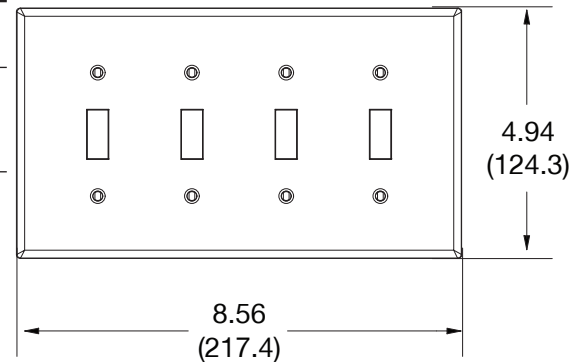

Mid-Size Wallplate Toggle 4-Gang

Features

- High-impact, self-extinguishing polycarbonate material
- More rigid; sharp lines and less dimpling
- Smooth satin finish; blends into wall with an optimum finish

Ordering Information

Description	Gang	Color	UPC Number	Catalog Number
Decorator wallplate, smooth satin finish, for use with 4 toggle devices	4	Gray	883778314254	PJ4GY

Listings

cULus Listed

Specifications

Material	Polycarbonate thermoplastic
Thickness	.25 (6.4)
Orientation	Orientation
Mounting	Screw
Mounting Screws	Painted steel
Dimensions	4.88 in x 8.56 in x 0.25 in
Flammability	UL 94 V2

Dimensions in Inches (mm)