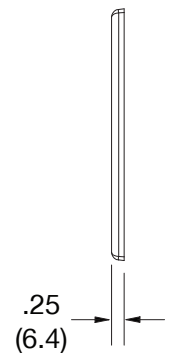

Mid-Size Wallplate Toggle 4-Gang

Features

- High-impact, self-extinguishing polycarbonate material
- More rigid; sharp lines and less dimpling
- Smooth satin finish; blends into wall with an optimum finish

Ordering Information

Description	Gang	Color	UPC Number	Catalog Number
Decorator wallplate, smooth satin finish, for use with 4 toggle devices	4	Gray	883778314254	PJ4GY

Listings

cULus Listed

Specifications

Material	Polycarbonate thermoplastic
Thickness	.25 (6.4)
Orientation	Orientation
Mounting	Screw
Mounting Screws	Painted steel
Dimensions	4.88 in x 8.56 in x 0.25 in
Flammability	UL 94 V2

Dimensions in Inches (mm)