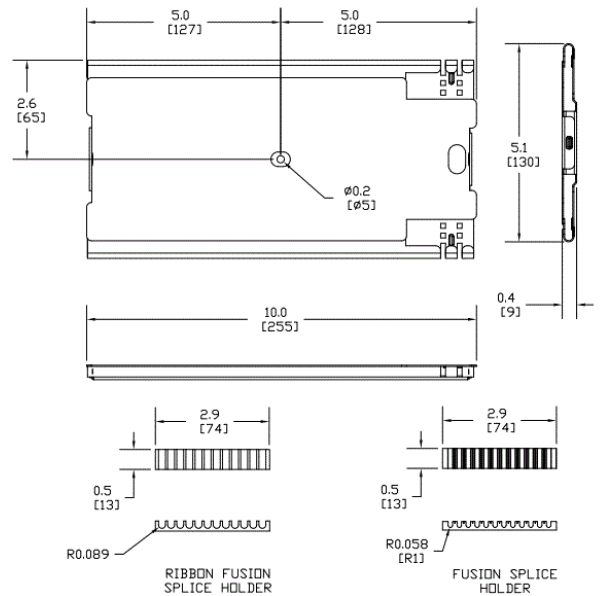

OptiChannel
Splice Trays
12 x 12 Ribbon Fusion Splice Tray

HUBBELL

Features

- All Aluminum Construction
- Stud or Velcro Mounting
- Integrated Wire Tie Features for Fiber Management
- Self-Adhering, Foam Fiber Protector Included

Ordering Information

Description	Color	Catalog Number	UPC
Splice Tray, 12 x 12 Ribbon	Aluminum	STRAY12RFS	662620242286

Specifications

No. of Fibers	144
Dimensions In (mm) (H x W x D)	0.4 (10) x 5 (127) x 10 (254)