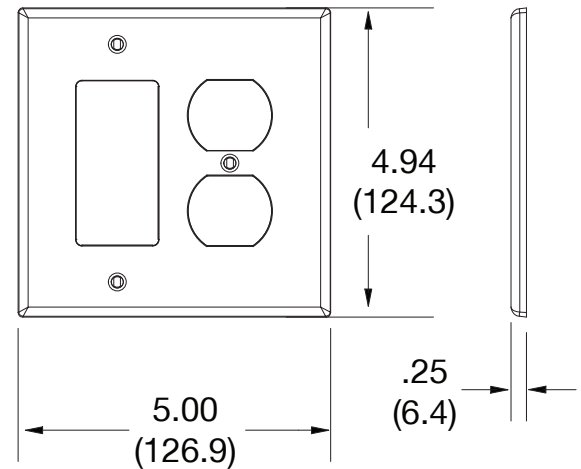

Mid-Size Wallplate Duplex and Decorator 2-Gang

Features

- High-impact, self-extinguishing polycarbonate material
- More rigid; sharp lines and less dimpling
- Smooth satin finish; blends into wall with an optimum finish

Ordering Information

Description	Gang	Color	UPC Number	Catalog Number
Duplex and decorator wallplate, smooth satin finish, for use with 1 duplex receptacle and 1 decorator device	2	Brown	883778314476	PJ826

Listings

cULus Listed

Specifications

Material	Polycarbonate thermoplastic
Thickness	.25 (6.4)
Orientation	Orientation
Mounting	Screw
Mounting Screws	Painted steel
Dimensions	4.94 in x 5.00 in x 0.25 in
Flammability	UL 94 V2