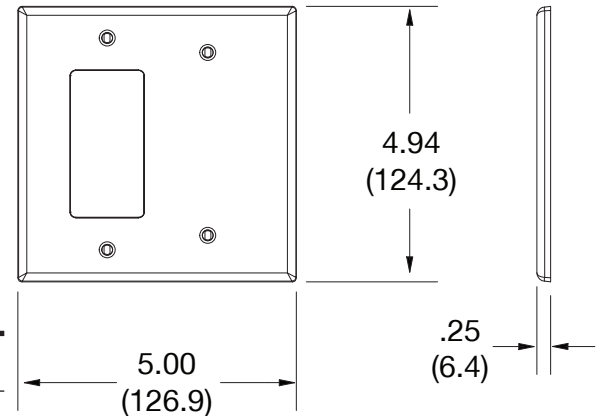

Wallplate Decorator and Blank Box Mount 2-Gang

Features

- High-impact, self-extinguishing polycarbonate material
- More rigid; sharp lines and less dimpling
- Smooth satin finish; blends into wall with an optimum finish

Ordering Information

Description	Gang	Color	UPC Number	Catalog Number
Mid-size decorator and blank box mount wallplate, smooth satin finish, for use with 1 decorator device	2	Ivory	883778313431	PJ1326I

Listings

cULus Listed

Specifications

Material	Polycarbonate thermoplastic
Thickness	.25 (6.4)
Orientation	Orientation
Mounting	Screw
Mounting Screws	Painted steel
Dimensions	4.94 in x 5.00 in x 0.25 in
Flammability	UL 94 V2

Dimensions in Inches (mm)

Bryant Electric • An affiliate of Hubbell Incorporated (Delaware) • 40 Waterview Drive • Shelton, CT 06484
 Phone (800) 323-2792 • Specifications subject to change without notice