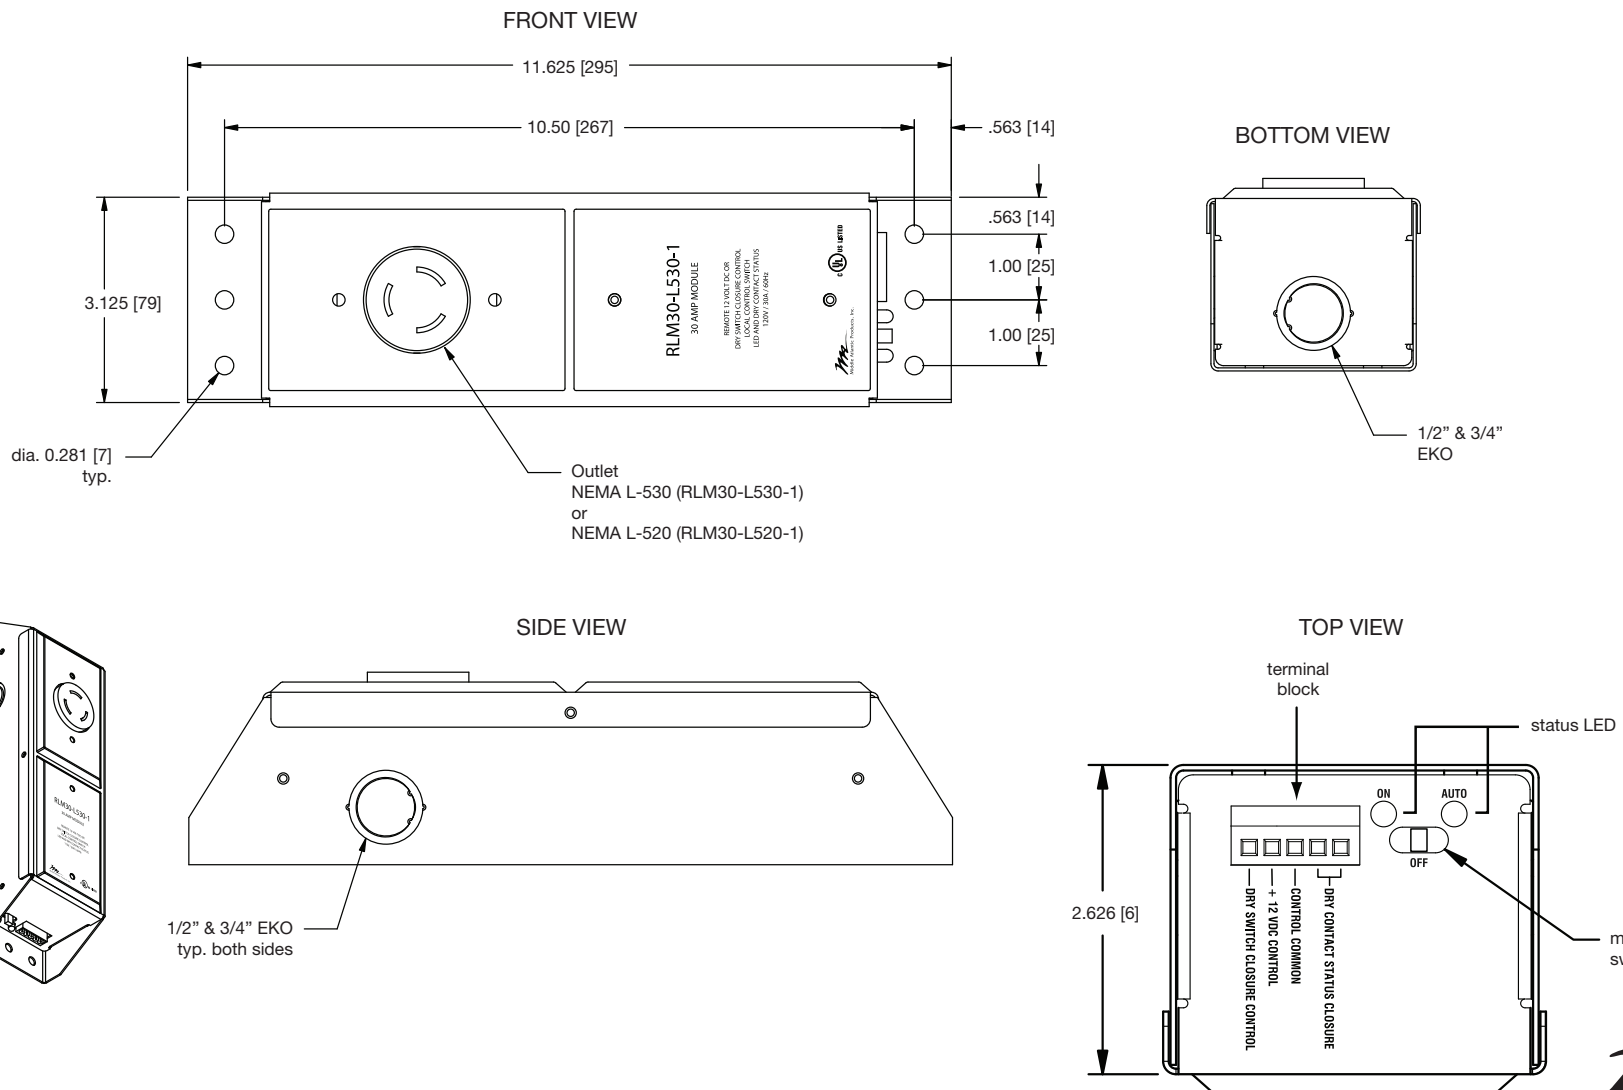

MPR Series 30 Amp Power Modules

BASIC DIMENSIONS

All dimensions in inches unless otherwise noted [All bracketed dimensions are in millimeters]

WHAT GREAT SYSTEMS ARE BUILT ON.™

A brand of **legrand**

MA
Middle Atlantic Products
middleatlantic.com | middleatlantic.ca