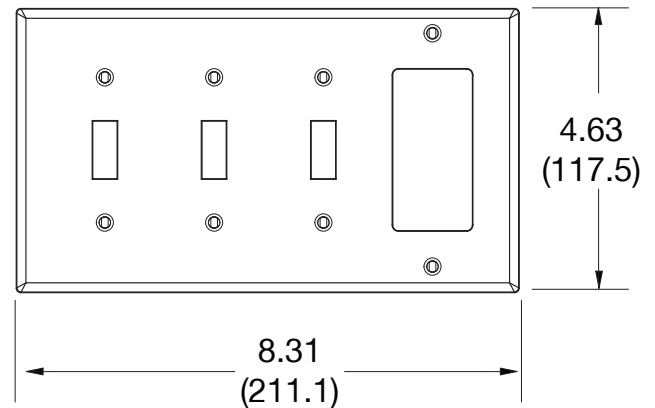

Wallplate Toggle and Decorator 4-Gang

Features

- High-impact, self-extinguishing polycarbonate material
- More rigid; sharp lines and less dimpling
- Smooth satin finish; blends into wall with an optimum finish

Ordering Information

Description	Gang	Color	UPC Number	Catalog Number
Decorator wallplate, smooth satin finish, for use with 3 toggle switches and 1 decorator device	4	Black	883778315800	P326BK

Listings

cULus Listed

Specifications

Material	Polycarbonate thermoplastic
Thickness	.25 (6.4)
Orientation	Orientation
Mounting	Screw
Mounting Screws	Painted steel
Dimensions	4.63 in x 8.31 in x 0.25 in
Flammability	UL 94 V2

Dimensions in Inches (mm)

Bryant Electric • An affiliate of Hubbell Incorporated (Delaware) • 40 Waterview Drive • Shelton, CT 06484
Phone (800) 323-2792 • Specifications subject to change without notice