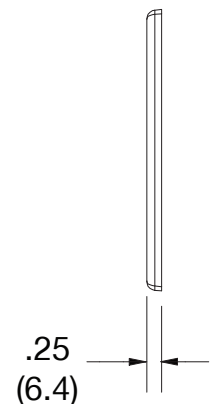

Wallplate Toggle and Decorator 4-Gang

Features

- High-impact, self-extinguishing polycarbonate material
- More rigid; sharp lines and less dimpling
- Smooth satin finish; blends into wall with an optimum finish

Ordering Information

Description	Gang	Color	UPC Number	Catalog Number
Decorator wallplate, smooth satin finish, for use with 3 toggle switches and 1 decorator device	4	Black	883778315800	P326BK

Listings

cULus Listed

Specifications

Material	Polycarbonate thermoplastic
Thickness	.25 (6.4)
Orientation	Orientation
Mounting	Screw
Mounting Screws	Painted steel
Dimensions	4.63 in x 8.31 in x 0.25 in
Flammability	UL 94 V2

Dimensions in Inches (mm)

Bryant Electric • An affiliate of Hubbell Incorporated (Delaware) • 40 Waterview Drive • Shelton, CT 06484
Phone (800) 323-2792 • Specifications subject to change without notice