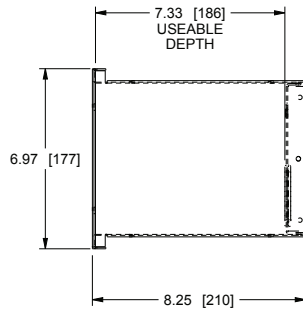

SH-DMP-S

SPECIFICATIONS:

SH-DMP-S, SH-DMP-A

Portable media player rackshelf shall be Middle Atlantic Products model # SH-DMP-__ (refer to chart). Overall dimensions shall be 19" W x 6.97" H x 8.25" D. Useable dimensions shall be 17.38" W x 5.86" H x 7.33" D. Portable media shelf shall be constructed of 16-gauge steel. Rear wall of portable media shelf shall have two (2) 1-1/2" openings with glands to allow for cable pass-through. Portable media player rackshelf shall be finished in a__ finish (refer to chart). Portable media player rackshelf shall be manufactured by an ISO 9001 and ISO 14001 registered company. Portable media player rackshelf shall be warrantied to be free from defects in material or workmanship under normal use and conditions for the lifetime of the product.

96-01096 / rev d / 5-21-20

SH-DMP Series

BASIC DIMENSIONS

NOTE(S):

1. ALL DIMENSIONS SHOWN IN INCHES (MM)
2. THIS PRODUCT COMES IN TWO FINISHES:
 1. SH-DMP-A - BLACK BRUSHED AND ANODIZED
 2. SH-DMP-S - TEXTURED FINISH