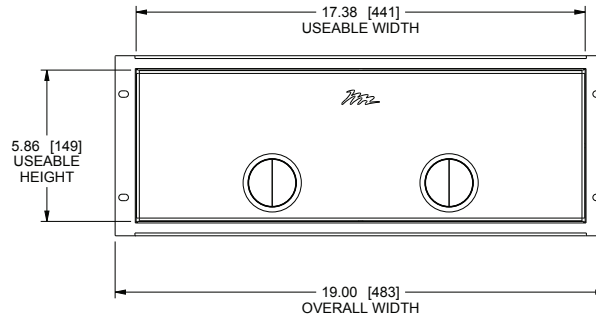

SH-DMP-S

SPECIFICATIONS:

SH-DMP-S, SH-DMP-A

Portable media player rackshelf shall be Middle Atlantic Products model # SH-DMP-__ (refer to chart). Overall dimensions shall be 19" W x 6.97" H x 8.25" D. Useable dimensions shall be 17.38" W x 5.86" H x 7.33" D. Portable media shelf shall be constructed of 16-gauge steel. Rear wall of portable media shelf shall have two (2) 1-1/2" openings with glands to allow for cable pass-through. Portable media player rackshelf shall be finished in a__ finish (refer to chart). Portable media player rackshelf shall be manufactured by an ISO 9001 and ISO 14001 registered company. Portable media player rackshelf shall be warrantied to be free from defects in material or workmanship under normal use and conditions for the lifetime of the product.

96-01096 / rev d / 5-21-20

SH-DMP Series

BASIC DIMENSIONS

NOTE(S):

1. ALL DIMENSIONS SHOWN IN INCHES (MM)
2. THIS PRODUCT COMES IN TWO FINISHES:
 1. SH-DMP-A - BLACK BRUSHED AND ANODIZED
 2. SH-DMP-S - TEXTURED FINISH