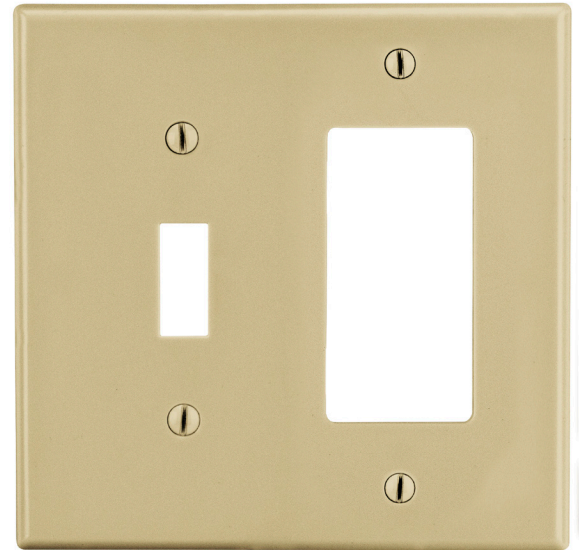

Wallplate Toggle Switch and Decorator Receptacle 2-Gang

Features

- High-impact, self-extinguishing polycarbonate material
- More rigid; sharp lines and less dimpling
- Smooth satin finish; blends into wall with an optimum finish

Ordering Information

Description	Gang	Color	UPC Number	Catalog Number
Toggle and receptacle, smooth satin finish, for use with toggle switch and decorator receptacle	2	Ivory	883778310959	P126I

Listings

cULus Listed

Specifications

Material	Polycarbonate thermoplastic
Thickness	.25 (6.4)
Orientation	Orientation
Mounting	Screw
Mounting Screws	Painted steel
Dimensions	4.63 in x 4.69 in x 0.25 in
Flammability	UL 94 V2