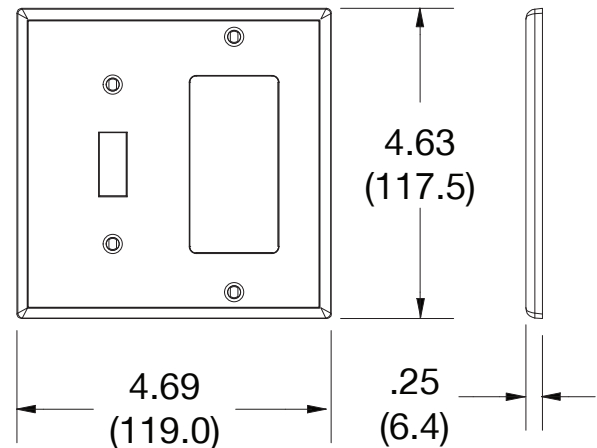

Wallplate Toggle Switch and Decorator Receptacle 2-Gang

Features

- High-impact, self-extinguishing polycarbonate material
- More rigid; sharp lines and less dimpling
- Smooth satin finish; blends into wall with an optimum finish

Ordering Information

Description	Gang	Color	UPC Number	Catalog Number
Toggle and receptacle, smooth satin finish, for use with toggle switch and decorator receptacle	2	Ivory	883778310959	P126I

Listings

cULus Listed

Specifications

Material	Polycarbonate thermoplastic
Thickness	.25 (6.4)
Orientation	Orientation
Mounting	Screw
Mounting Screws	Painted steel
Dimensions	4.63 in x 4.69 in x 0.25 in
Flammability	UL 94 V2

Dimensions in Inches (mm)

Bryant Electric • An affiliate of Hubbell Incorporated (Delaware) • 40 Waterview Drive • Shelton, CT 06484
Phone (800) 323-2792 • Specifications subject to change without notice