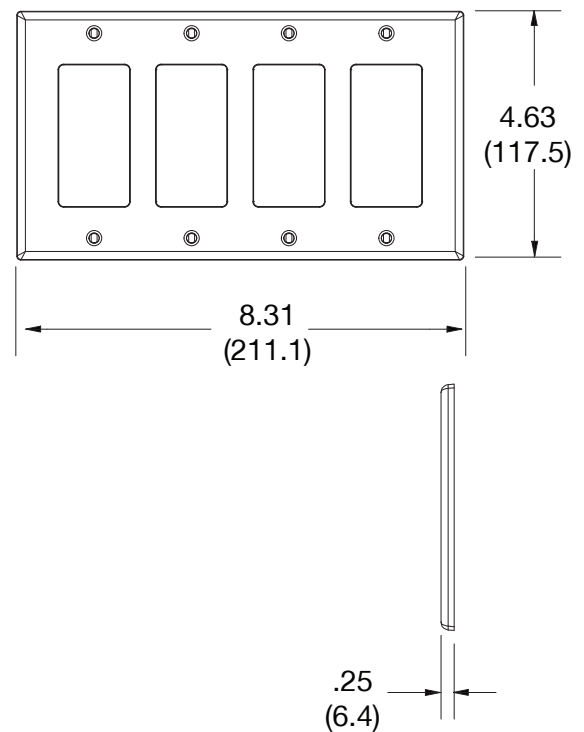

Wallplate Decorator 4-Gang

Features

- High-impact, self-extinguishing polycarbonate material
- More rigid; sharp lines and less dimpling
- Smooth satin finish; blends into wall with an optimum finish

Ordering Information

Description	Gang	Color	UPC Number	Catalog Number
Decorator wallplate, smooth satin finish, for use with 4 decorator devices	4	Light Almond	883778311987	P264LA

Listings

cULus Listed

Specifications

Material	Polycarbonate thermoplastic
Thickness	.25 (6.4)
Orientation	Orientation
Mounting	Screw
Mounting Screws	Painted steel
Dimensions	4.63 in x 8.31 in x 0.25 in
Flammability	UL 94 V2

Dimensions in Inches (mm)

Bryant Electric • An affiliate of Hubbell Incorporated (Delaware) • 40 Waterview Drive • Shelton, CT 06484
Phone (800) 323-2792 • Specifications subject to change without notice