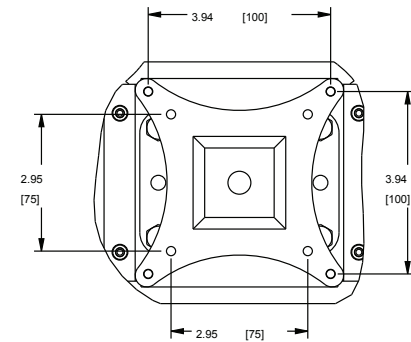

RM-LCD-PNLV

RM-LCD-PNLK

specifications:

EIA Compliant 19" LCD Rackmount shall be Middle Atlantic Products model # RM-LCD-PNLV for flat plate, PNLK for tilt, MT for Telescoping arm). RM-LCD shall accept monitors with a VESA 75 or 100 mounting pattern. RM-LCD shall have a weight capacity of 35 lbs. for MT models and 27 lbs. for PNLV and PNLK models. RM-LCD shall have a durable black powder coat finish. RM-LCD shall be constructed from 16-gauge steel. RM-LCD shall recess from 2" to 9" from the face of the rackrail. RM-LCD-PNLK shall tilt 160°. RM-LCD-MT shall have an arm with a range of 2.5" to 16.5". RM-LCD-(MT, PNLV, PNLK) shall accept monitors of up to 20", with an overall width of no more than 17.38". RM-LCD shall be manufactured by an ISO 9001 and ISO 14001 registered company. RM-LCD shall be warranted to be free from defects in material and workmanship under normal use and conditions for the lifetime of the product.

96-01120 / rev d / 5-26-20

RM-LCD Series

basic dimensions

NOTE:
DIMENSION SHOWN INCHS [MM]

DETAIL A
SCALE 3/8

what **great systems** are built on.™

A brand of **legrand**

MA
Middle Atlantic Products
middleatlantic.com | middleatlantic.ca

RM-LCD Series

basic dimensions

RM-LCD-PNLV (REVERSED MOUNTING PAD)

SECTION A-A

DETAIL B
SCALE 3/8

NOTE:
DIMENSION SHOWN INCHS [MM]

what **great systems** are built on.™

A brand of **legrand**