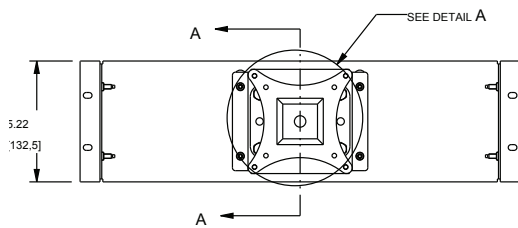

RM-LCD-PNLV

RM-LCD-PNLK

specifications:

EIA Compliant 19" LCD Rackmount shall be Middle Atlantic Products model # RM-LCD-PNLV for flat plate, PNLK for tilt, MT for Telescoping arm). RM-LCD shall accept monitors with a VESA 75 or 100 mounting pattern. RM-LCD shall have a weight capacity of 35 lbs. for MT models and 27 lbs. for PNLV and PNLK models. RM-LCD shall have a durable black powder coat finish. RM-LCD shall be constructed from 16-gauge steel. RM-LCD shall recess from 2" to 9" from the face of the rackrail. RM-LCD-PNLK shall tilt 160°. RM-LCD-MT shall have an arm with a range of 2.5" to 16.5". RM-LCD-(MT, PNLV, PNLK) shall accept monitors of up to 20", with an overall width of no more than 17.38". RM-LCD shall be manufactured by an ISO 9001 and ISO 14001 registered company. RM-LCD shall be warranted to be free from defects in material and workmanship under normal use and conditions for the lifetime of the product.

96-01120 / rev d / 5-26-20

RM-LCD Series

basic dimensions

NOTE:
DIMENSION SHOWN INCHS [MM]

DETAIL A
SCALE 3/8

what **great systems** are built on.™

A brand of **legrand**

MA
Middle Atlantic Products
middleatlantic.com | middleatlantic.ca

RM-LCD Series

basic dimensions

RM-LCD-PNLV (REVERSED MOUNTING PAD)

SECTION A-A

DETAIL B
SCALE 3/8

NOTE:
DIMENSION SHOWN INCHS [MM]

what **great systems** are built on.™

A brand of **legrand**