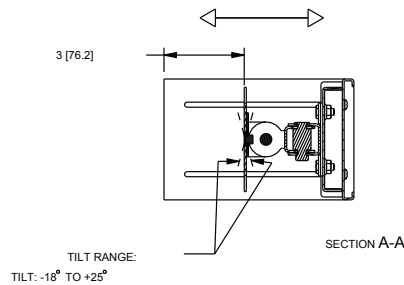

RM-LCD-PNLV

RM-LCD-PNLK

specifications:

EIA Compliant 19" LCD Rackmount shall be Middle Atlantic Products model # RM-LCD-PNLV for flat plate, PNLK for tilt, MT for Telescoping arm). RM-LCD shall accept monitors with a VESA 75 or 100 mounting pattern. RM-LCD shall have a weight capacity of 35 lbs. for MT models and 27 lbs. for PNLV and PNLK models. RM-LCD shall have a durable black powder coat finish. RM-LCD shall be constructed from 16-gauge steel. RM-LCD shall recess from 2" to 9" from the face of the rackrail. RM-LCD-PNLK shall tilt 160°. RM-LCD-MT shall have an arm with a range of 2.5" to 16.5". RM-LCD-(MT, PNLV, PNLK) shall accept monitors of up to 20", with an overall width of no more than 17.38". RM-LCD shall be manufactured by an ISO 9001 and ISO 14001 registered company. RM-LCD shall be warranted to be free from defects in material and workmanship under normal use and conditions for the lifetime of the product.

96-01120 / rev d / 5-26-20

RM-LCD Series

basic dimensions

NOTE:
DIMENSION SHOWN INCHS [MM]

DETAIL A
SCALE 3/8

what **great systems** are built on.™

A brand of **legrand**

MA
Middle Atlantic Products
middleatlantic.com | middleatlantic.ca

RM-LCD Series

basic dimensions

RM-LCD-PNLV (REVERSED MOUNTING PAD)

SECTION A-A

DETAIL B
SCALE 3/8

NOTE:
DIMENSION SHOWN INCHS [MM]

what **great systems** are built on.™

A brand of **legrand**