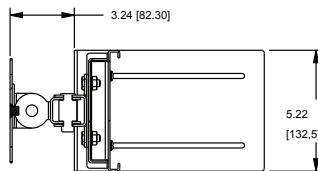

RM-LCD-PNLV

RM-LCD-PNLK

specifications:

EIA Compliant 19" LCD Rackmount shall be Middle Atlantic Products model # RM-LCD-PNLV for flat plate, PNLK for tilt, MT for Telescoping arm). RM-LCD shall accept monitors with a VESA 75 or 100 mounting pattern. RM-LCD shall have a weight capacity of 35 lbs. for MT models and 27 lbs. for PNLV and PNLK models. RM-LCD shall have a durable black powder coat finish. RM-LCD shall be constructed from 16-gauge steel. RM-LCD shall recess from 2" to 9" from the face of the rackrail. RM-LCD-PNLK shall tilt 160°. RM-LCD-MT shall have an arm with a range of 2.5" to 16.5". RM-LCD-(MT, PNLV, PNLK) shall accept monitors of up to 20", with an overall width of no more than 17.38". RM-LCD shall be manufactured by an ISO 9001 and ISO 14001 registered company. RM-LCD shall be warranted to be free from defects in material and workmanship under normal use and conditions for the lifetime of the product.

96-01120 / rev d / 5-26-20

RM-LCD Series

basic dimensions

NOTE:
DIMENSION SHOWN INCHS [MM]

DETAIL A
SCALE 3/8

what **great systems** are built on.™

A brand of **legrand**

MA
Middle Atlantic Products
middleatlantic.com | middleatlantic.ca

RM-LCD Series

basic dimensions

RM-LCD-PNLV (REVERSED MOUNTING PAD)

SECTION A-A

DETAIL B
SCALE 3/8

NOTE:
DIMENSION SHOWN INCHS [MM]

what **great systems** are built on.™

A brand of **legrand**