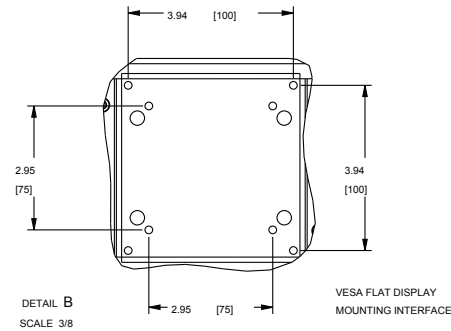

96-01120 / rev d / 5-26-20

RM-LCD Series

basic dimensions

NOTE:
DIMENSION SHOWN INCHS [MM]

DETAIL A
SCALE 3/8

what **great systems** are built on.™

A brand of **legrand**

MA
Middle Atlantic Products
middleatlantic.com | middleatlantic.ca

RM-LCD Series

basic dimensions

RM-LCD-PNLV (REVERSED MOUNTING PAD)

SECTION A-A

DETAIL B
SCALE 3/8

NOTE:
DIMENSION SHOWN INCHS [MM]

what **great systems** are built on.™

A brand of **legrand**