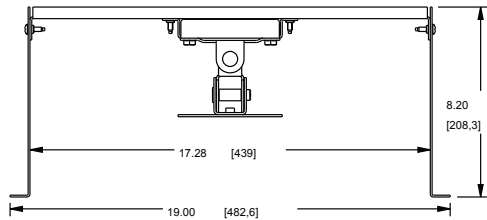

RM-LCD-PNLV

RM-LCD-PNLK

specifications:

EIA Compliant 19" LCD Rackmount shall be Middle Atlantic Products model # RM-LCD-PNLV for flat plate, PNLK for tilt, MT for Telescoping arm). RM-LCD shall accept monitors with a VESA 75 or 100 mounting pattern. RM-LCD shall have a weight capacity of 35 lbs. for MT models and 27 lbs. for PNLV and PNLK models. RM-LCD shall have a durable black powder coat finish. RM-LCD shall be constructed from 16-gauge steel. RM-LCD shall recess from 2" to 9" from the face of the rackrail. RM-LCD-PNLK shall tilt 160°. RM-LCD-MT shall have an arm with a range of 2.5" to 16.5". RM-LCD-(MT, PNLV, PNLK) shall accept monitors of up to 20", with an overall width of no more than 17.38". RM-LCD shall be manufactured by an ISO 9001 and ISO 14001 registered company. RM-LCD shall be warranted to be free from defects in material and workmanship under normal use and conditions for the lifetime of the product.

96-01120 / rev d / 5-26-20

RM-LCD Series

basic dimensions

NOTE:
DIMENSION SHOWN INCHS [MM]

DETAIL A
SCALE 3/8

what **great systems** are built on.™

A brand of **legrand**

MA
Middle Atlantic Products
middleatlantic.com | middleatlantic.ca

RM-LCD Series

basic dimensions

RM-LCD-PNLV (REVERSED MOUNTING PAD)

SECTION A-A

DETAIL B
SCALE 3/8

NOTE:
DIMENSION SHOWN INCHS [MM]

what **great systems** are built on.™

A brand of **legrand**