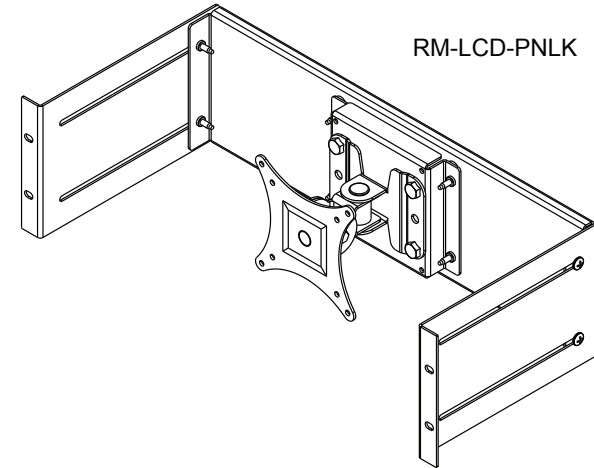

RM-LCD Series

LCD Rackmount

LCD Rackmount available in three styles to mount monitors up to 32"

features:

- Mounts monitors with VESA 75 and VESA 100 patterns
- Adjustable depth allows for recessing of monitor
- Models with a flat plate, tilt and telescoping arm available
- Models with flat plate and knuckle mount most monitors up to 20", depending on overall size
- Model with telescoping arm mounts monitors up to 32"

RM-LCD-PNLV

RM-LCD-PNLK

specifications:

EIA Compliant 19" LCD Rackmount shall be Middle Atlantic Products model # RM-LCD-PNLV for flat plate, PNLK for tilt, MT for Telescoping arm). RM-LCD shall accept monitors with a VESA 75 or 100 mounting pattern. RM-LCD shall have a weight capacity of 35 lbs. for MT models and 27 lbs. for PNLV and PNLK models. RM-LCD shall have a durable black powder coat finish. RM-LCD shall be constructed from 16-gauge steel. RM-LCD shall recess from 2" to 9" from the face of the rackrail. RM-LCD-PNLK shall tilt 160°. RM-LCD-MT shall have an arm with a range of 2.5" to 16.5". RM-LCD-(MT, PNLV, PNLK) shall accept monitors of up to 20", with an overall width of no more than 17.38". RM-LCD shall be manufactured by an ISO 9001 and ISO 14001 registered company. RM-LCD shall be warranted to be free from defects in material and workmanship under normal use and conditions for the lifetime of the product.

96-01120 / rev d / 5-26-20

RM-LCD Series

basic dimensions

NOTE:
DIMENSION SHOWN INCHS [MM]

DETAIL A
SCALE 3/8

what **great systems** are built on.™

A brand of **legrand**

MA
Middle Atlantic Products
middleatlantic.com | middleatlantic.ca

RM-LCD Series

basic dimensions

RM-LCD-PNLV (REVERSED MOUNTING PAD)

SECTION A-A

DETAIL B
SCALE 3/8

NOTE:
DIMENSION SHOWN INCHS [MM]

what **great systems** are built on.™

A brand of **legrand**