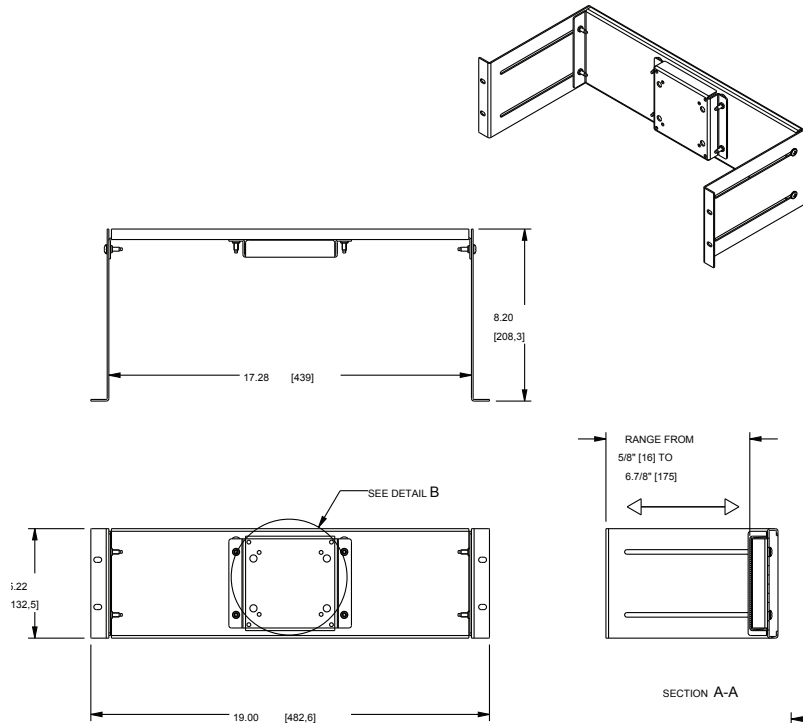

RM-LCD-PNLV

RM-LCD-PNLK

specifications:

EIA Compliant 19" LCD Rackmount shall be Middle Atlantic Products model # RM-LCD-PNLV for flat plate, PNLK for tilt, MT for Telescoping arm). RM-LCD shall accept monitors with a VESA 75 or 100 mounting pattern. RM-LCD shall have a weight capacity of 35 lbs. for MT models and 27 lbs. for PNLV and PNLK models. RM-LCD shall have a durable black powder coat finish. RM-LCD shall be constructed from 16-gauge steel. RM-LCD shall recess from 2" to 9" from the face of the rackrail. RM-LCD-PNLK shall tilt 160°. RM-LCD-MT shall have an arm with a range of 2.5" to 16.5". RM-LCD-(MT, PNLV, PNLK) shall accept monitors of up to 20", with an overall width of no more than 17.38". RM-LCD shall be manufactured by an ISO 9001 and ISO 14001 registered company. RM-LCD shall be warranted to be free from defects in material and workmanship under normal use and conditions for the lifetime of the product.

96-01120 / rev d / 5-26-20

RM-LCD Series

basic dimensions

NOTE:
DIMENSION SHOWN INCHS [MM]

DETAIL A
SCALE 3/8

what **great systems** are built on.™

A brand of **legrand**

MA
Middle Atlantic Products
middleatlantic.com | middleatlantic.ca

RM-LCD Series

basic dimensions

RM-LCD-PNLV (REVERSED MOUNTING PAD)

SECTION A-A

DETAIL B
SCALE 3/8

NOTE:
DIMENSION SHOWN INCHS [MM]

what **great systems** are built on.™

A brand of **legrand**