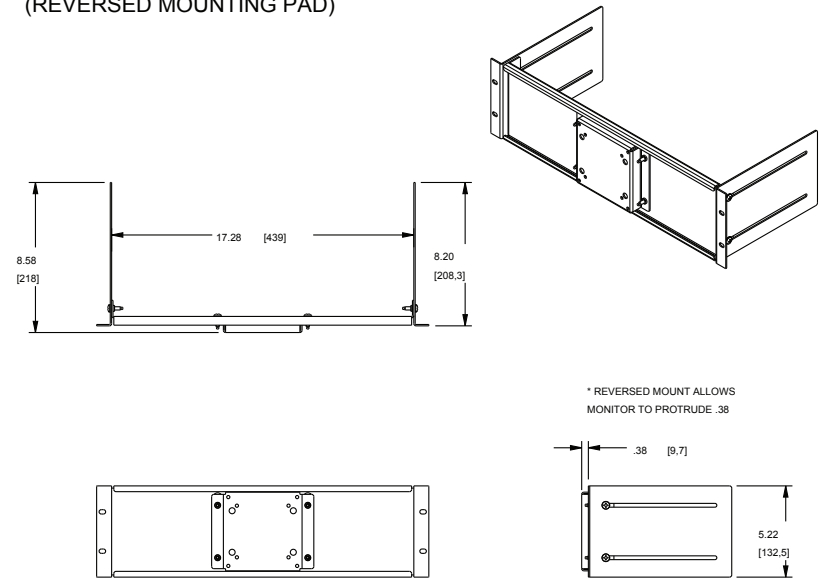

RM-LCD-PNLV

RM-LCD-PNLK

specifications:

EIA Compliant 19" LCD Rackmount shall be Middle Atlantic Products model # RM-LCD-PNLV for flat plate, PNLK for tilt, MT for Telescoping arm). RM-LCD shall accept monitors with a VESA 75 or 100 mounting pattern. RM-LCD shall have a weight capacity of 35 lbs. for MT models and 27 lbs. for PNLV and PNLK models. RM-LCD shall have a durable black powder coat finish. RM-LCD shall be constructed from 16-gauge steel. RM-LCD shall recess from 2" to 9" from the face of the rackrail. RM-LCD-PNLK shall tilt 160°. RM-LCD-MT shall have an arm with a range of 2.5" to 16.5". RM-LCD-(MT, PNLV, PNLK) shall accept monitors of up to 20", with an overall width of no more than 17.38". RM-LCD shall be manufactured by an ISO 9001 and ISO 14001 registered company. RM-LCD shall be warranted to be free from defects in material and workmanship under normal use and conditions for the lifetime of the product.

96-01120 / rev d / 5-26-20

RM-LCD Series

basic dimensions

NOTE:
DIMENSION SHOWN INCHS [MM]

DETAIL A
SCALE 3/8

what **great systems** are built on.™

A brand of **legrand**

MA
Middle Atlantic Products
middleatlantic.com | middleatlantic.ca

RM-LCD Series

basic dimensions

RM-LCD-PNLV (REVERSED MOUNTING PAD)

SECTION A-A

DETAIL B
SCALE 3/8

NOTE:
DIMENSION SHOWN INCHS [MM]

what **great systems** are built on.™

A brand of **legrand**