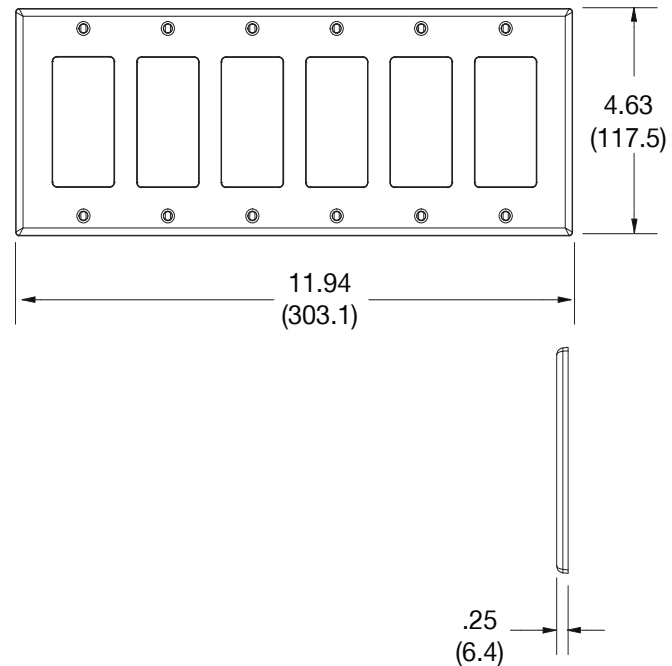

Wallplate Decorator 6-Gang

Features

- High-impact, self-extinguishing polycarbonate material
- More rigid; sharp lines and less dimpling
- Smooth satin finish; blends into wall with an optimum finish

Ordering Information

Description	Gang	Color	UPC Number	Catalog Number
Decorator wallplate, smooth satin finish, for use with 6 decorator devices	6	Gray	883778312083	P266GY

Listings

cULus Listed

Specifications

Material	Polycarbonate thermoplastic
Thickness	.25 (6.4)
Orientation	Orientation
Mounting	Screw
Mounting Screws	Painted steel
Dimensions	4.63 in x 10.12 in x 0.25 in
Flammability	UL 94 V2

Dimensions in Inches (mm)

Bryant Electric • An affiliate of Hubbell Incorporated (Delaware) • 40 Waterview Drive • Shelton, CT 06484
Phone (800) 323-2792 • Specifications subject to change without notice