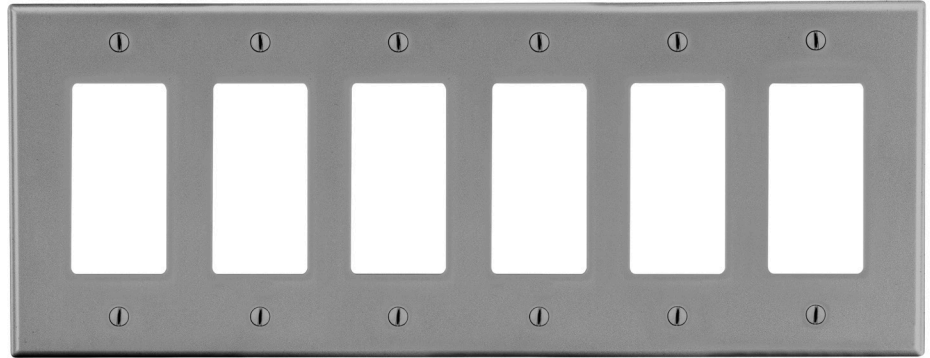

Wallplate Decorator 6-Gang

Features

- High-impact, self-extinguishing polycarbonate material
- More rigid; sharp lines and less dimpling
- Smooth satin finish; blends into wall with an optimum finish

Ordering Information

Description	Gang	Color	UPC Number	Catalog Number
Decorator wallplate, smooth satin finish, for use with 6 decorator devices	6	Gray	883778312083	P266GY

Listings

cULus Listed

Specifications

Material	Polycarbonate thermoplastic
Thickness	.25 (6.4)
Orientation	Orientation
Mounting	Screw
Mounting Screws	Painted steel
Dimensions	4.63 in x 10.12 in x 0.25 in
Flammability	UL 94 V2