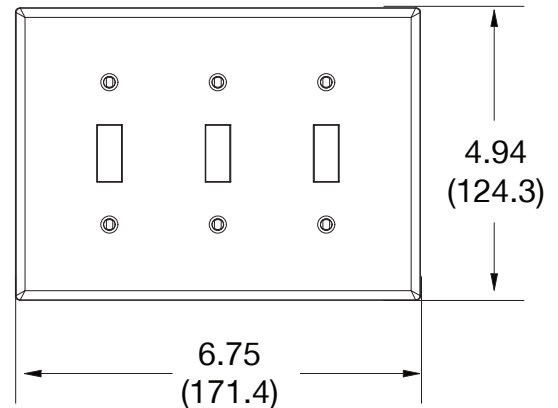

### Ordering Information

Description	Gang	Color	UPC Number	Catalog Number
Mid-size toggle and decorator wallplate, smooth satin finish, for use with 3 toggle devices	3	Gray	883778314186	<b>PJ3GY</b>

### Specifications

Material	Polycarbonate thermoplastic
Thickness	.25 (6.4)
Orientation	Orientation
Mounting	Screw
Mounting Screws	Painted steel
Dimensions	4.88 in x 6.75 in x 0.25 in
Flammability	UL 94 V2