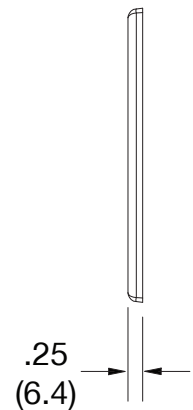

### Ordering Information

Description	Gang	Color	UPC Number	Catalog Number
Mid-size toggle and decorator wallplate, smooth satin finish, for use with 3 toggle devices	3	Gray	883778314186	<b>PJ3GY</b>

### Specifications

Material	Polycarbonate thermoplastic
Thickness	.25 (6.4)
Orientation	Orientation
Mounting	Screw
Mounting Screws	Painted steel
Dimensions	4.88 in x 6.75 in x 0.25 in
Flammability	UL 94 V2

Dimensions in Inches (mm)

Bryant Electric • An affiliate of Hubbell Incorporated (Delaware) • 40 Waterview Drive • Shelton, CT 06484  
Phone (800) 323-2792 • Specifications subject to change without notice