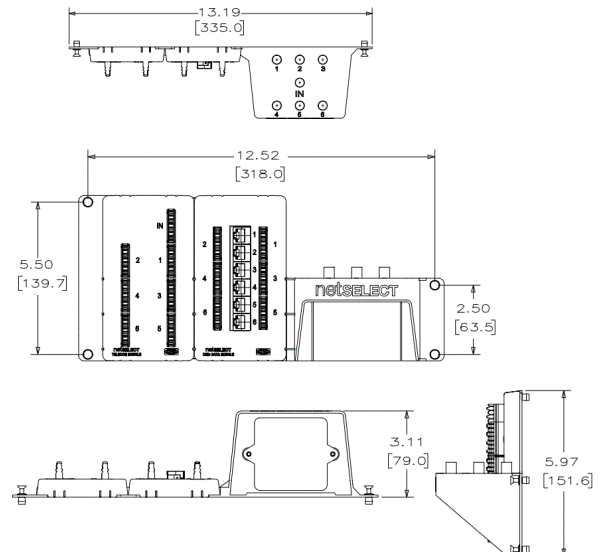

netSELECT Network Modules Combination Module

HUBBELL

Features

- Provides 6 Ports of Telephone and Video Distribution
- Pre-mounted Push Pins Snap The Module Quickly Into Place
- Provides Spot to Mount Data Upgrade Kit

Ordering Information

Description	Color	CatalogNumber	UPC
6-Port Telephone and Video Module	Black	NSOTVM6	883778503931

Listings

UL and cUL Listed
Meets FCC Part 68 Standard
RoHS Compliant

Specifications

Recommended Wire Gauge 16-14 AWG