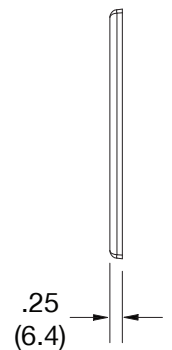

### Ordering Information

Description	Gang	Color	UPC Number	Catalog Number
Mid-size decorator wallplate, smooth satin finish, for use with 4 decorator devices	4	Gray	883778313929	<b>PJ264GY</b>

### Specifications

Material	Polycarbonate thermoplastic
Thickness	.25 (6.4)
Orientation	Orientation
Mounting	Screw
Mounting Screws	Painted steel
Dimensions	4.88 in x 8.56 in x 0.25 in
Flammability	UL 94 V2

Dimensions in Inches (mm)

Bryant Electric • An affiliate of Hubbell Incorporated (Delaware) • 40 Waterview Drive • Shelton, CT 06484  
Phone (800) 323-2792 • Specifications subject to change without notice