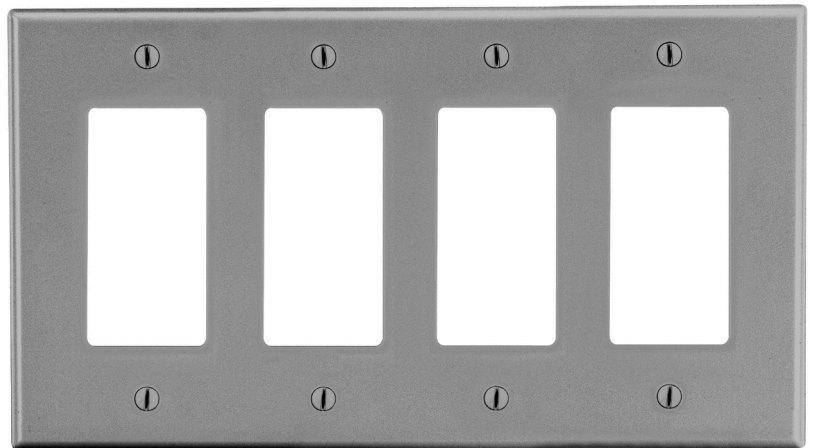

## Mid-Size Wallplate Decorator 4-Gang

### Features

- High-impact, self-extinguishing polycarbonate material
- More rigid; sharp lines and less dimpling
- Smooth satin finish; blends into wall with an optimum finish

### Ordering Information

Description	Gang	Color	UPC Number	Catalog Number
Mid-size decorator wallplate, smooth satin finish, for use with 4 decorator devices	4	Gray	883778313929	<b>PJ264GY</b>

### Specifications

Material	Polycarbonate thermoplastic
Thickness	.25 (6.4)
Orientation	Orientation
Mounting	Screw
Mounting Screws	Painted steel
Dimensions	4.88 in x 8.56 in x 0.25 in
Flammability	UL 94 V2