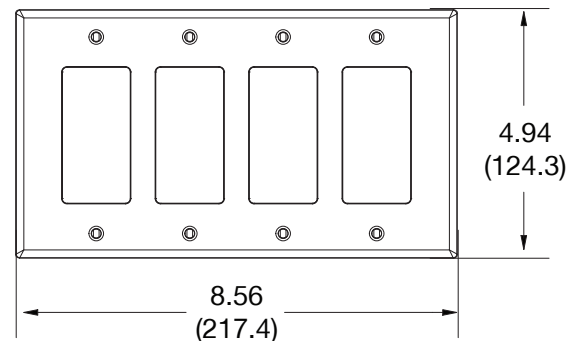

### Ordering Information

Description	Gang	Color	UPC Number	Catalog Number
Mid-size decorator wallplate, smooth satin finish, for use with 4 decorator devices	4	Gray	883778313929	<b>PJ264GY</b>

### Specifications

Material	Polycarbonate thermoplastic
Thickness	.25 (6.4)
Orientation	Orientation
Mounting	Screw
Mounting Screws	Painted steel
Dimensions	4.88 in x 8.56 in x 0.25 in
Flammability	UL 94 V2