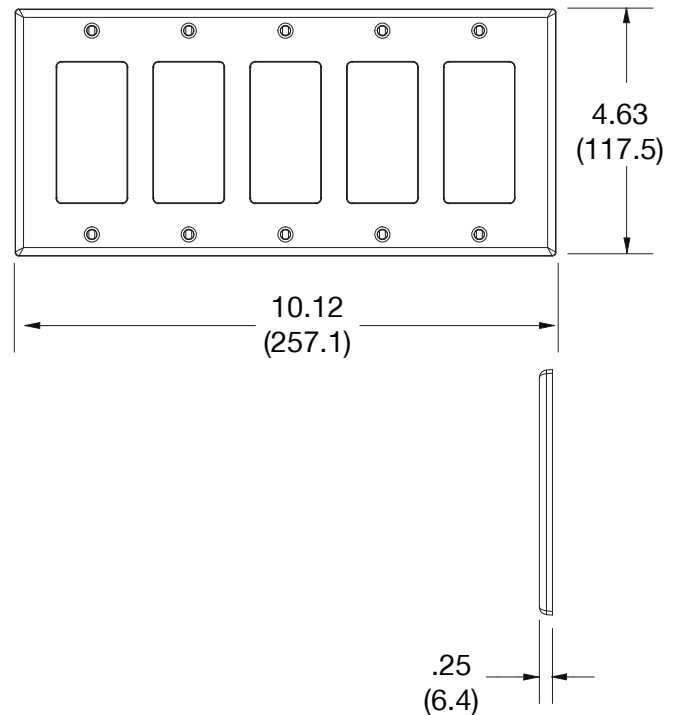

### Ordering Information

Description	Gang	Color	UPC Number	Catalog Number
Decorator wallplate, smooth satin finish, for use with 5 decorator devices	5	Light Almond	883778312045	P265LA

### Specifications

Material	Polycarbonate thermoplastic
Thickness	.25 (6.4)
Orientation	Orientation
Mounting	Screw
Mounting Screws	Painted steel
Dimensions	4.63 in x 10.12 in x 0.25 in
Flammability	UL 94 V2