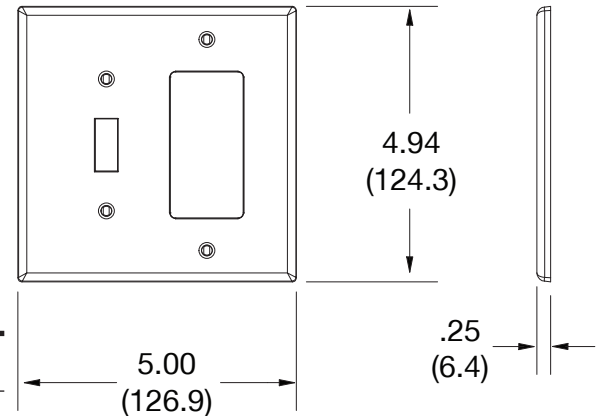

Wallplate Toggle and Blank Box Mount 2-Gang

Features

- High-impact, self-extinguishing polycarbonate material
- More rigid; sharp lines and less dimpling
- Smooth satin finish; blends into wall with an optimum finish

Ordering Information

Description	Gang	Color	UPC Number	Catalog Number
Mid-size toggle and blank box mount wallplate, smooth satin finish, for use with toggle switch and blank	2	Brown	883778313332	PJ126

Listings

cULus Listed

Specifications

Material	Polycarbonate thermoplastic
Thickness	.25 (6.4)
Orientation	Orientation
Mounting	Screw
Mounting Screws	Painted steel
Dimensions	4.94 in x 5.00 in x 0.25 in
Flammability	UL 94 V2

Dimensions in Inches (mm)

Bryant Electric • An affiliate of Hubbell Incorporated (Delaware) • 40 Waterview Drive • Shelton, CT 06484
Phone (800) 323-2792 • Specifications subject to change without notice