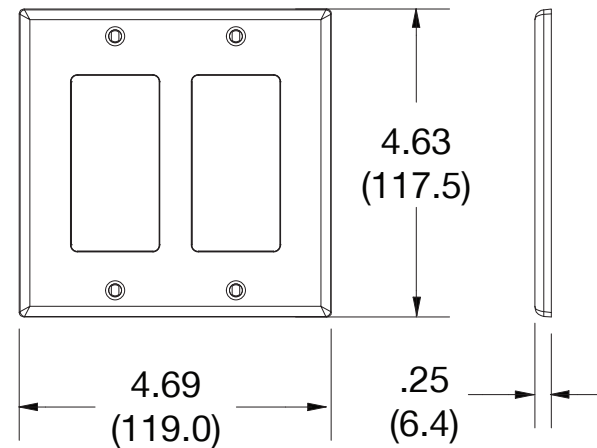

### Ordering Information

Description	Gang	Color	UPC Number	Catalog Number
Decorator wallplate, smooth satin finish, for use with 2 decorator devices	2	Brown	883778311802	P262

### Specifications

Material	Polycarbonate thermoplastic
Thickness	.25 (6.4)
Orientation	Orientation
Mounting	Screw
Mounting Screws	Painted steel
Dimensions	4.63 in x 4.69 in x 0.25 in
Flammability	UL 94 V2