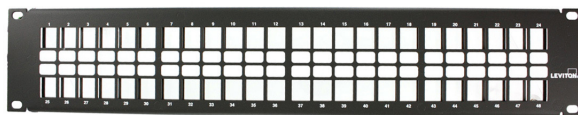

PRODUCT SPECIFICATIONS

49x55-Hxx, 49255-48N, 49255-Lxx

Flat QUICKPORT™ Patch Panels

APPLICATION

QUICKPORT Patch Panels are compatible with all QUICKPORT modular connectors to maximize versatility with a variety of media applications and enable easy upgrades. The panel fits all industry-standard 19-inch racks and cabinets.

49x55-H24

49x55-H48

49255-48N

49255-L24

49255-L48

SPECIFICATION

Patch panels shall be made of 16 AWG steel, and shall have a black powder coat finish with port numbers silk screened above or below each port. The panel shall be offered in 24- and 48-port configurations. The panel shall have the ability to allow for single port replacement of inoperative ports. Panels with label holders shall magnify the label printing.

DESIGN CONSIDERATIONS

- Mounts on 19-inch equipment racks
- Accepts all QUICKPORT-style connectors
- Includes port numbers
- 49255-H24, 49255-H48, 49255-48N, and 49355-Hxx include write-on blocks
- Includes mounting location for rear cable management bar (49005-CMB)
- Magnifying lens ensures visibility of port labels (49255-L24, 49255-L48)

STANDARDS & REGULATIONS

- ANSI/TIA-568
- c(UL)us Listed

MECHANICAL SPECIFICATIONS

Capacity:	24- and 48-port
Materials:	16 AWG steel; black powder coat finish
Dimensions:	See page two
Mounting:	19-inch rack mount
Color:	Black
Temp. (Storage):	-40 °C to +70 °C (-40 °F to +158 °F)
Temp. (Installation):	Refer to cable installation temperature
Temp. (Operating):	-10 °C to +60 °C (+14 °F to +140 °F)
Humidity (Max.):	95% relative humidity, non-condensing