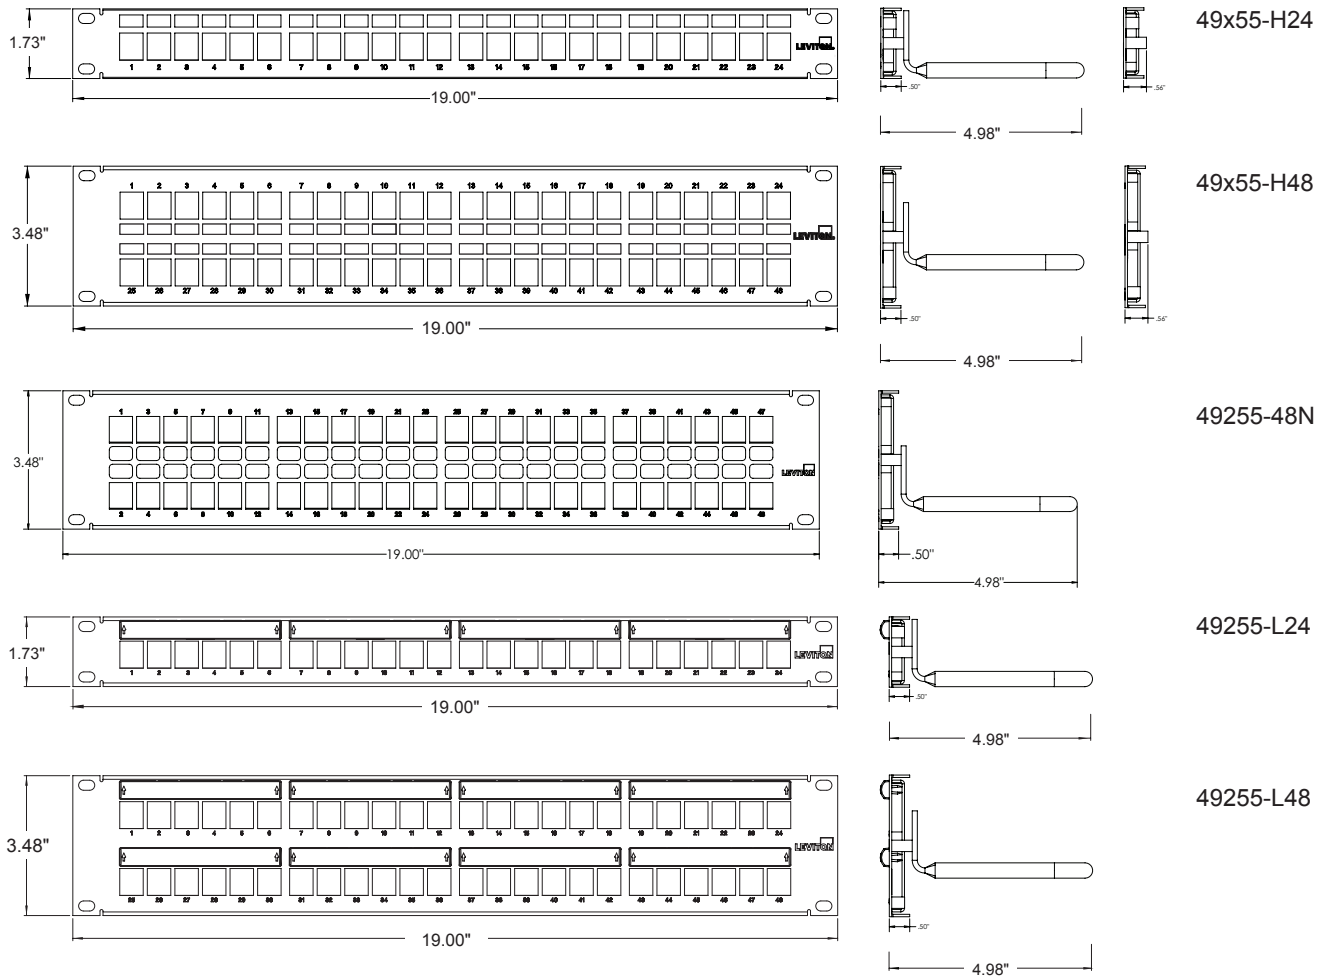

49x55-H24

49x55-H48

49255-48N

49255-L24

49255-L48

SPECIFICATION

Patch panels shall be made of 16 AWG steel, and shall have a black powder coat finish with port numbers silk screened above or below each port. The panel shall be offered in 24- and 48-port configurations. The panel shall have the ability to allow for single port replacement of inoperative ports. Panels with label holders shall magnify the label printing.

STANDARDS & REGULATIONS

- ANSI/TIA-568
- c(UL)us Listed

MECHANICAL SPECIFICATIONS

Capacity:	24- and 48-port
Materials:	16 AWG steel; black powder coat finish
Dimensions:	See page two
Mounting:	19-inch rack mount
Color:	Black
Temp. (Storage):	-40 °C to +70 °C (-40 °F to +158 °F)
Temp. (Installation):	Refer to cable installation temperature
Temp. (Operating):	-10 °C to +60 °C (+14 °F to +140 °F)
Humidity (Max.):	95% relative humidity, non-condensing

COUNTRY OF ORIGIN

49x55-H24:	Taiwan
49x55-H48:	Taiwan
49255-48N:	Taiwan
49255-Lxx:	Please Contact Customer Service

WARRANTY INFORMATION

For Leviton product warranties, go to leviton.com/ns/warranty

49x55-Hxx, 49255-48N, 49255-Lxx

PRODUCT SPECIFICATIONS

49x55-Hxx, 49255-48N, 49255-Lxx

49X55-HXX, 49255-48N, 49255-LXX

PART NUMBERS

Description	Part No.
QUICKPORT™ Patch Panel, 1RU, 24-port, cable management bar included, black	49255-H24
QUICKPORT Patch Panel, 2RU, 48-port, cable management bar included, black	49255-H48
QUICKPORT Patch Panel with vertical numbering, 2RU, 48-port, cable management bar included, black	49255-48N
QUICKPORT Patch Panel with Magnifying Lens Label Holder, 1RU, 24-port, cable management bar included, black	49255-L24
QUICKPORT Patch Panel with Magnifying Lens Label Holder, 2RU, 48-port, cable management bar included, black	49255-L48
QUICKPORT Patch Panel, 1RU, 24-Port, without cable management bar, black	49355-H24
QUICKPORT Patch Panel, 2RU, 48-Port, without cable management bar, black	49355-H48