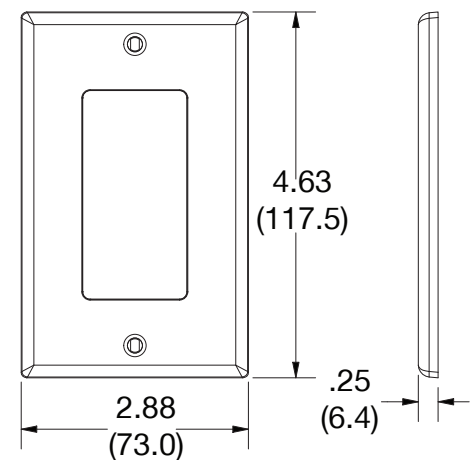

Ordering Information

Description	Gang	Color	UPC Number	Catalog Number
Decorator wallplate, smooth satin finish, for use with decorator devices	1	White	883778312182	P26W

Listings

cULus Listed

Specifications

Material	Polycarbonate thermoplastic
Thickness	.25 (6.4)
Orientation	Orientation
Mounting	Screw
Mounting Screws	Painted steel
Dimensions	4.63 in x 2.88 in x 0.25 in
Flammability	UL 94 V2

Dimensions in Inches (mm)