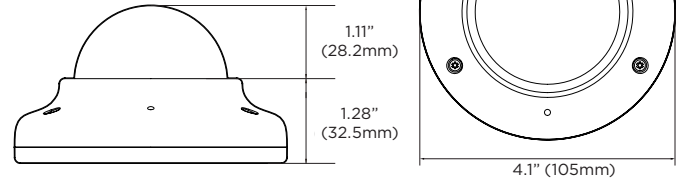

## Features

- 5MP 1/2.8" image sensor at real-time 30fps
- Star-Light Plus™ color in near-total darkness technology
- Intelligent Video Analytics (IVA)
- Extended Intelligent Video Analytics (IVA+ license required)
- Seamless integration and control of IVA rules with DW Spectrum® IPVMS
- Reduce false alarms
- Increase your recording storage with logic rules and smart recording
- 2.8mm fixed lens (DWC-MV75Wi28TW)
- 4.0mm fixed lens (DWC-MV75Wi4TW)
- 6.0mm fixed lens (DWC-MV75Wi6TW)
- True Wide Dynamic Range (WDR)
- Triple codecs (H.265, H.264, MJPEG) with simultaneous streaming
- 80' Smart IR™ with intelligent camera sync
- Ultra low-profile vandal dome camera
- Smart DNR™ 3D digital noise reduction
- True day/night mechanical IR cut filter
- Programmable privacy zones
- Auto gain control (AGC)
- Auto white balance (AWB)
- Motion detection
- Micro SD/SDHC/SDXC class 10 card slot (card not included)
- PoE class 3 and DC12V
- UL listed
- NDAA compliant
- IP67 dust-tight and waterproof to 3 feet
- IK 10-rated impact-resistant
- 5 year warranty

## Dimensions

Unit: Inch (mm)