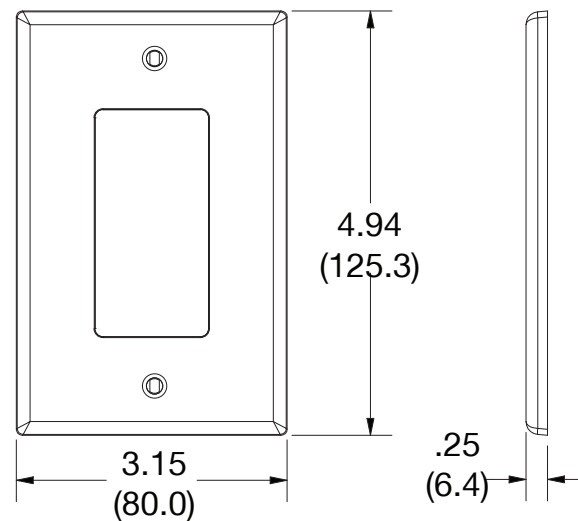

### Ordering Information

Description	Gang	Color	UPC Number	Catalog Number
Mid-size blank box mount wallplate, smooth satin finish, for use with cover enclosure	1	Brown	883778313769	PJ26

### Specifications

Material	Polycarbonate thermoplastic
Thickness	.25 (6.4)
Orientation	Orientation
Mounting	Screw
Mounting Screws	Painted steel
Dimensions	4.94 in x 3.15 in x 0.25 in
Flammability	UL 94 V2