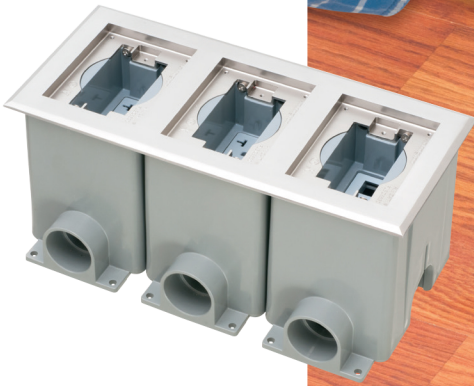

# FOR NEW CONCRETE, COMMERCIAL WORK

BRASS PLATED & NICKEL PLATED

(3) FLBC8500 boxes  
(1) FLBC8538NL Kit

(3) FLBC8500 boxes  
(1) FLBC8538MB  
Plated brass cover/frame kit

Patented

## RECESSED COVER KITS FOR FLBC8500, FLBC8502

CATALOG NUMBER	UPC/DCI/NAED MFG. #018997	DESCRIPTION	PLATED ZINC COVER FINISH	UNIT PKG	STD PKG
----------------	---------------------------	-------------	--------------------------	----------	---------

<b>FLBC8508MB</b>	22983	Single gang blank, slotted covers	Brass-plated zinc	1	10
<b>FLBC8508NL</b>	22984	Single gang blank, slotted covers	Nickel-plated zinc	1	10

Includes gasketed blank cover with mounting screws, single gang dual slotted in-use cover with removable tabs. Works with Arlington's FLBC8518, FLBC8528 and FLBC8538 recessed cover kit frames.

### SINGLE GANG RECESSED COVER / FRAME KITS

<b>FLBC8518MB</b>	22985	Single gang Frame	Brass-plated zinc	1	1
<b>FLBC8518NL</b>	22986	Single gang Frame	Nickel-plated zinc	1	1

Includes single gang recessed frame with gasket and installed 20A receptacle, colored insert, low voltage keystone insert, gasketed blank cover with mounting screws, dual slotted in use cover with removable tabs.