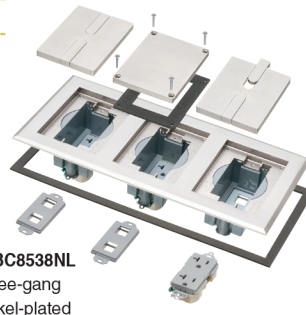

### SINGLE GANG RECESSED COVER / FRAME KITS

<b>FLBC8518MB</b>	22985	Single gang Frame	Brass-plated zinc	1	1
<b>FLBC8518NL</b>	22986	Single gang Frame	Nickel-plated zinc	1	1

Includes single gang recessed frame with gasket and installed 20A receptacle, colored insert, low voltage keystone insert, gasketed blank cover with mounting screws, dual slotted in use cover with removable tabs.

### TWO GANG RECESSED COVER / FRAME KITS

<b>FLBC8528MB</b>	22987	Two gang Frame	Brass-plated zinc	1	1
<b>FLBC8528NL</b>	22988	Two gang Frame	Nickel-plated zinc	1	1

Includes two gang recessed frame with gasket, (2) 20A receptacles, colored insert, (2) low voltage keystone inserts, (2) gasketed blank covers with mounting screws, (2) dual slotted in-use covers with removable tabs.

### THREE GANG RECESSED COVER / FRAME KITS

<b>FLBC8538MB</b>	22989	Three gang Frame	Brass-plated zinc	1	1
<b>FLBC8538NL</b>	22990	Three gang Frame	Nickel-plated zinc	1	1

Includes three gang recessed frame with gasket, (3) 20A receptacles, colored insert, (3) low voltage keystone inserts, (3) gasketed blank covers with mounting screws, (3) dual slotted in-use covers with removable tabs.

FLBC8508MB

FLBC8508NL

FLBC8518MB  
Single-gang  
Brass-plated

FLBC8518NL  
Single-gang  
Nickel-plated

FLBC8528MB  
Two-gang  
Brass-plated

FLBC8528NL  
Two-gang  
Nickel-plated

FLBC8538MB  
Three-gang  
Brass-plated