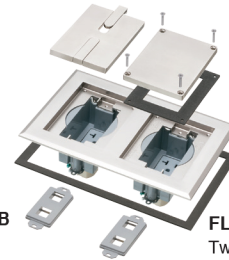

### SINGLE GANG RECESSED COVER / FRAME KITS

<b>FLBC8518MB</b>	22985	Single gang Frame	Brass-plated zinc	1	1
<b>FLBC8518NL</b>	22986	Single gang Frame	Nickel-plated zinc	1	1

Includes single gang recessed frame with gasket and installed 20A receptacle, colored insert, low voltage keystone insert, gasketed blank cover with mounting screws, dual slotted in use cover with removable tabs.

### TWO GANG RECESSED COVER / FRAME KITS

<b>FLBC8528MB</b>	22987	Two gang Frame	Brass-plated zinc	1	1
<b>FLBC8528NL</b>	22988	Two gang Frame	Nickel-plated zinc	1	1

Includes two gang recessed frame with gasket, (2) 20A receptacles, colored insert, (2) low voltage keystone inserts, (2) gasketed blank covers with mounting screws, (2) dual slotted in-use covers with removable tabs.

### THREE GANG RECESSED COVER / FRAME KITS

<b>FLBC8538MB</b>	22989	Three gang Frame	Brass-plated zinc	1	1
<b>FLBC8538NL</b>	22990	Three gang Frame	Nickel-plated zinc	1	1

Includes three gang recessed frame with gasket, (3) 20A receptacles, colored insert, (3) low voltage keystone inserts, (3) gasketed blank covers with mounting screws, (3) dual slotted in-use covers with removable tabs.

FLBC8508MB

FLBC8508NL

FLBC8518MB  
Single-gang  
Brass-plated

FLBC8518NL  
Single-gang  
Nickel-plated

FLBC8528MB  
Two-gang  
Brass-plated

FLBC8528NL  
Two-gang  
Nickel-plated

FLBC8538MB  
Three-gang  
Brass-plated