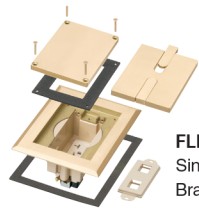

### SINGLE GANG RECESSED COVER / FRAME KITS

<b>FLBC8518MB</b>	22985	Single gang Frame	Brass-plated zinc	1	1
<b>FLBC8518NL</b>	22986	Single gang Frame	Nickel-plated zinc	1	1

Includes single gang recessed frame with gasket and installed 20A receptacle, colored insert, low voltage keystone insert, gasketed blank cover with mounting screws, dual slotted in use cover with removable tabs.

### TWO GANG RECESSED COVER / FRAME KITS

<b>FLBC8528MB</b>	22987	Two gang Frame	Brass-plated zinc	1	1
<b>FLBC8528NL</b>	22988	Two gang Frame	Nickel-plated zinc	1	1

Includes two gang recessed frame with gasket, (2) 20A receptacles, colored insert, (2) low voltage keystone inserts, (2) gasketed blank covers with mounting screws, (2) dual slotted in-use covers with removable tabs.

### THREE GANG RECESSED COVER / FRAME KITS

<b>FLBC8538MB</b>	22989	Three gang Frame	Brass-plated zinc	1	1
<b>FLBC8538NL</b>	22990	Three gang Frame	Nickel-plated zinc	1	1

Includes three gang recessed frame with gasket, (3) 20A receptacles, colored insert, (3) low voltage keystone inserts, (3) gasketed blank covers with mounting screws, (3) dual slotted in-use covers with removable tabs.

FLBC8508MB

FLBC8508NL

FLBC8518MB  
Single-gang  
Brass-plated

FLBC8518NL  
Single-gang  
Nickel-plated

FLBC8528MB  
Two-gang  
Brass-plated

FLBC8528NL  
Two-gang  
Nickel-plated

FLBC8538MB  
Three-gang  
Brass-plated