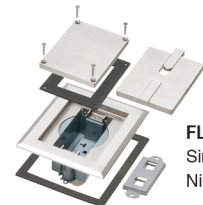

### SINGLE GANG RECESSED COVER / FRAME KITS

<b>FLBC8518MB</b>	22985	Single gang Frame	Brass-plated zinc	1	1
<b>FLBC8518NL</b>	22986	Single gang Frame	Nickel-plated zinc	1	1

Includes single gang recessed frame with gasket and installed 20A receptacle, colored insert, low voltage keystone insert, gasketed blank cover with mounting screws, dual slotted in use cover with removable tabs.

### TWO GANG RECESSED COVER / FRAME KITS

<b>FLBC8528MB</b>	22987	Two gang Frame	Brass-plated zinc	1	1
<b>FLBC8528NL</b>	22988	Two gang Frame	Nickel-plated zinc	1	1

Includes two gang recessed frame with gasket, (2) 20A receptacles, colored insert, (2) low voltage keystone inserts, (2) gasketed blank covers with mounting screws, (2) dual slotted in-use covers with removable tabs.

### THREE GANG RECESSED COVER / FRAME KITS

<b>FLBC8538MB</b>	22989	Three gang Frame	Brass-plated zinc	1	1
<b>FLBC8538NL</b>	22990	Three gang Frame	Nickel-plated zinc	1	1

Includes three gang recessed frame with gasket, (3) 20A receptacles, colored insert, (3) low voltage keystone inserts, (3) gasketed blank covers with mounting screws, (3) dual slotted in-use covers with removable tabs.

FLBC8508MB

FLBC8508NL

FLBC8518MB  
Single-gang  
Brass-plated

FLBC8518NL  
Single-gang  
Nickel-plated

FLBC8528MB  
Two-gang  
Brass-plated

FLBC8528NL  
Two-gang  
Nickel-plated

FLBC8538MB  
Three-gang  
Brass-plated