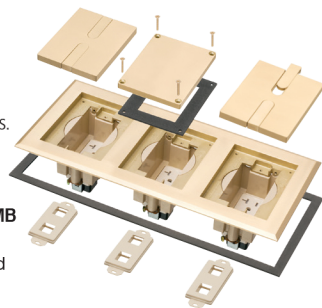

### SINGLE GANG RECESSED COVER / FRAME KITS

<b>FLBC8518MB</b>	22985	Single gang Frame	Brass-plated zinc	1	1
<b>FLBC8518NL</b>	22986	Single gang Frame	Nickel-plated zinc	1	1

Includes single gang recessed frame with gasket and installed 20A receptacle, colored insert, low voltage keystone insert, gasketed blank cover with mounting screws, dual slotted in use cover with removable tabs.

### TWO GANG RECESSED COVER / FRAME KITS

<b>FLBC8528MB</b>	22987	Two gang Frame	Brass-plated zinc	1	1
<b>FLBC8528NL</b>	22988	Two gang Frame	Nickel-plated zinc	1	1

Includes two gang recessed frame with gasket, (2) 20A receptacles, colored insert, (2) low voltage keystone inserts, (2) gasketed blank covers with mounting screws, (2) dual slotted in-use covers with removable tabs.

### THREE GANG RECESSED COVER / FRAME KITS

<b>FLBC8538MB</b>	22989	Three gang Frame	Brass-plated zinc	1	1
<b>FLBC8538NL</b>	22990	Three gang Frame	Nickel-plated zinc	1	1

Includes three gang recessed frame with gasket, (3) 20A receptacles, colored insert, (3) low voltage keystone inserts, (3) gasketed blank covers with mounting screws, (3) dual slotted in-use covers with removable tabs.

FLBC8508MB

FLBC8508NL

FLBC8518MB  
Single-gang  
Brass-plated

FLBC8518NL  
Single-gang  
Nickel-plated

FLBC8528MB  
Two-gang  
Brass-plated

FLBC8528NL  
Two-gang  
Nickel-plated

FLBC8538MB  
Three-gang  
Brass-plated