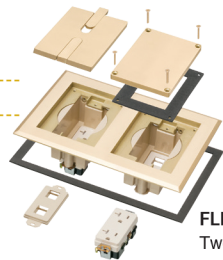

### SINGLE GANG RECESSED COVER / FRAME KITS

<b>FLBC8518MB</b>	22985	Single gang Frame	Brass-plated zinc	1	1
<b>FLBC8518NL</b>	22986	Single gang Frame	Nickel-plated zinc	1	1

Includes single gang recessed frame with gasket and installed 20A receptacle, colored insert, low voltage keystone insert, gasketed blank cover with mounting screws, dual slotted in use cover with removable tabs.

### TWO GANG RECESSED COVER / FRAME KITS

<b>FLBC8528MB</b>	22987	Two gang Frame	Brass-plated zinc	1	1
<b>FLBC8528NL</b>	22988	Two gang Frame	Nickel-plated zinc	1	1

Includes two gang recessed frame with gasket, (2) 20A receptacles, colored insert, (2) low voltage keystone inserts, (2) gasketed blank covers with mounting screws, (2) dual slotted in-use covers with removable tabs.

### THREE GANG RECESSED COVER / FRAME KITS

<b>FLBC8538MB</b>	22989	Three gang Frame	Brass-plated zinc	1	1
<b>FLBC8538NL</b>	22990	Three gang Frame	Nickel-plated zinc	1	1

Includes three gang recessed frame with gasket, (3) 20A receptacles, colored insert, (3) low voltage keystone inserts, (3) gasketed blank covers with mounting screws, (3) dual slotted in-use covers with removable tabs.

FLBC8508MB

FLBC8508NL

FLBC8518MB  
Single-gang  
Brass-plated

FLBC8518NL  
Single-gang  
Nickel-plated

FLBC8528MB  
Two-gang  
Brass-plated

FLBC8528NL  
Two-gang  
Nickel-plated

FLBC8538MB  
Three-gang  
Brass-plated