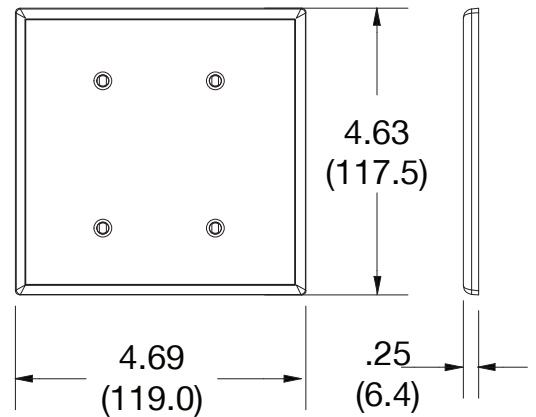

### Ordering Information

Description	Gang	Color	UPC Number	Catalog Number
Blank strap mount wallplate, smooth satin finish, for use with for use with cover enclosure	2	Gray	883778315527	P24GY

### Specifications

Material	Polycarbonate thermoplastic
Thickness	.25 (6.4)
Orientation	Orientation
Mounting	Screw
Mounting Screws	Painted steel
Dimensions	4.63 in x 4.69 in x 0.25 in
Flammability	UL 94 V2