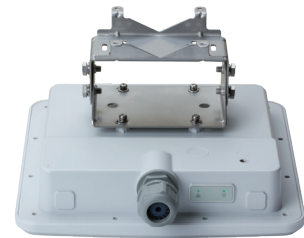

XAP-1440

WHAT THIS PRODUCT DOES:

The high-powered XAP-1440 employs 802.11ac technology to deliver superior Wi-Fi coverage and great data rates to outdoor areas. Compatible with Luxul Wireless Controllers, the XAP-1440 can be used standalone or as part of a multi-AP deployment. Setup and installation are simple and the rugged IP-65 rated design offers both pole or wall mounting options-making it a great choice for delivering superior outdoor wireless coverage.

- VLAN support for creating a secure guest network
- Up to 4 SSIDs per band (8 total)
- Fast and simple install with single cable PoE installation

FEATURES:

- Concurrent dual-band 2.4 and 5 GHz
- Designed for broad outdoor coverage
- AC1200 2x2 MIMO
- Compatible with the Luxul XWC-1000 Wireless Controller
- Included directional antenna with 70°+ beam-width for optimal coverage
- 802.3at PoE powered (injector included)
- IP-65 weather resistant enclosure
- Pole or wall mount (mounting hardware included)
- 5 GHz beamforming
- 3-year limited warranty

High Power AC1200 Dual-Band Outdoor Access Point

XAP-1440 TECHNICAL SPECIFICATIONS

Hardware Features	
Standards Compliance	802.11b/g/n/ac
Interface	One 10/100/1000M Port
Antenna	Two Internal 2.4GHz (5dbi). Two Internal 5GHz (7dbi)
Button	Reset button
Power	802.3at PoE
Power Consumption	12W on average (Depending on the Wireless activity)
Max Power Consumption	17W
Operating Temperatures	-20-50°C
Dimensions WxHxD in. (mm)	9"x9"x2.13" (229 x229 x54)
Weight lbs (kg)	2.75 (1.25)
Wireless and Other Features	
Frequency	2.4GHz, 5GHz
Wireless Speed	▶ 2.4GHz: 300Mbps; ▶ 5GHz: 866Mbps.
Output Power	27dBm
Wireless Security	WPA-PSK, WPA2-PSK, WPA/WPA2/AES
Operating Modes	Wireless AP (doesn't support bridging)
Other Functions and Features	▶ Remote Web Management ▶ System Logging ▶ Backup & Restore Configurations ▶ VLAN/Guest Network Support ▶ QoS Support ▶ Up to 4 SSIDs ▶ Firmware Upgradeable via Browser
Certifications	FCC, RoHS, IC, RCM

All references to speed are for comparison purposes only. Product specifications, size and shape are subject to change without notice, and actual product appearance may differ from that depicted herein.

Warranty:

- 3-year limited warranty

Minimum Requirements

- Web browser
- Ethernet cable
- Internet connection to view documentation online

Package Contents

- XAP-1440 AP
- PoE injector
- Mounting kit
- Water resistant cable gland
- Ethernet cable
- Quick install guide