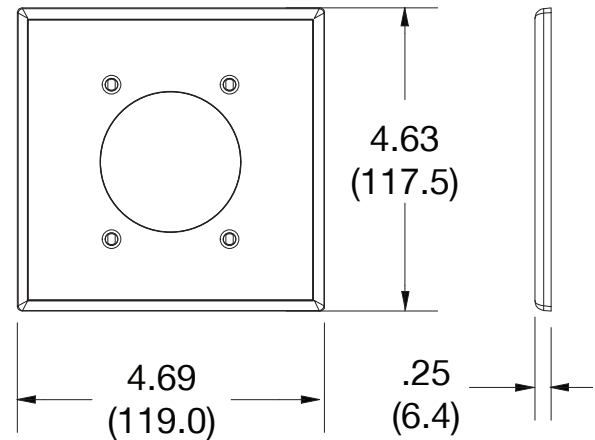

Wallplate 2.15" Opening 2-Gang

Features

- High-impact, self-extinguishing polycarbonate material
- More rigid; sharp lines and less dimpling
- Smooth satin finish; blends into wall with an optimum finish

Ordering Information

Description	Gang	Color	UPC Number	Catalog Number
Wallplate with 2.15" opening smooth satin finish, for use with power outlet	2	Brown	883778312663	P703

Listings

cULus Listed

Specifications

Material	Polycarbonate thermoplastic
Thickness	.25 (6.4)
Orientation	Orientation
Mounting	Screw
Mounting Screws	Painted steel
Dimensions	4.63 in x 4.69 in x 0.25 in
Flammability	UL 94 V2

Dimensions in Inches (mm)