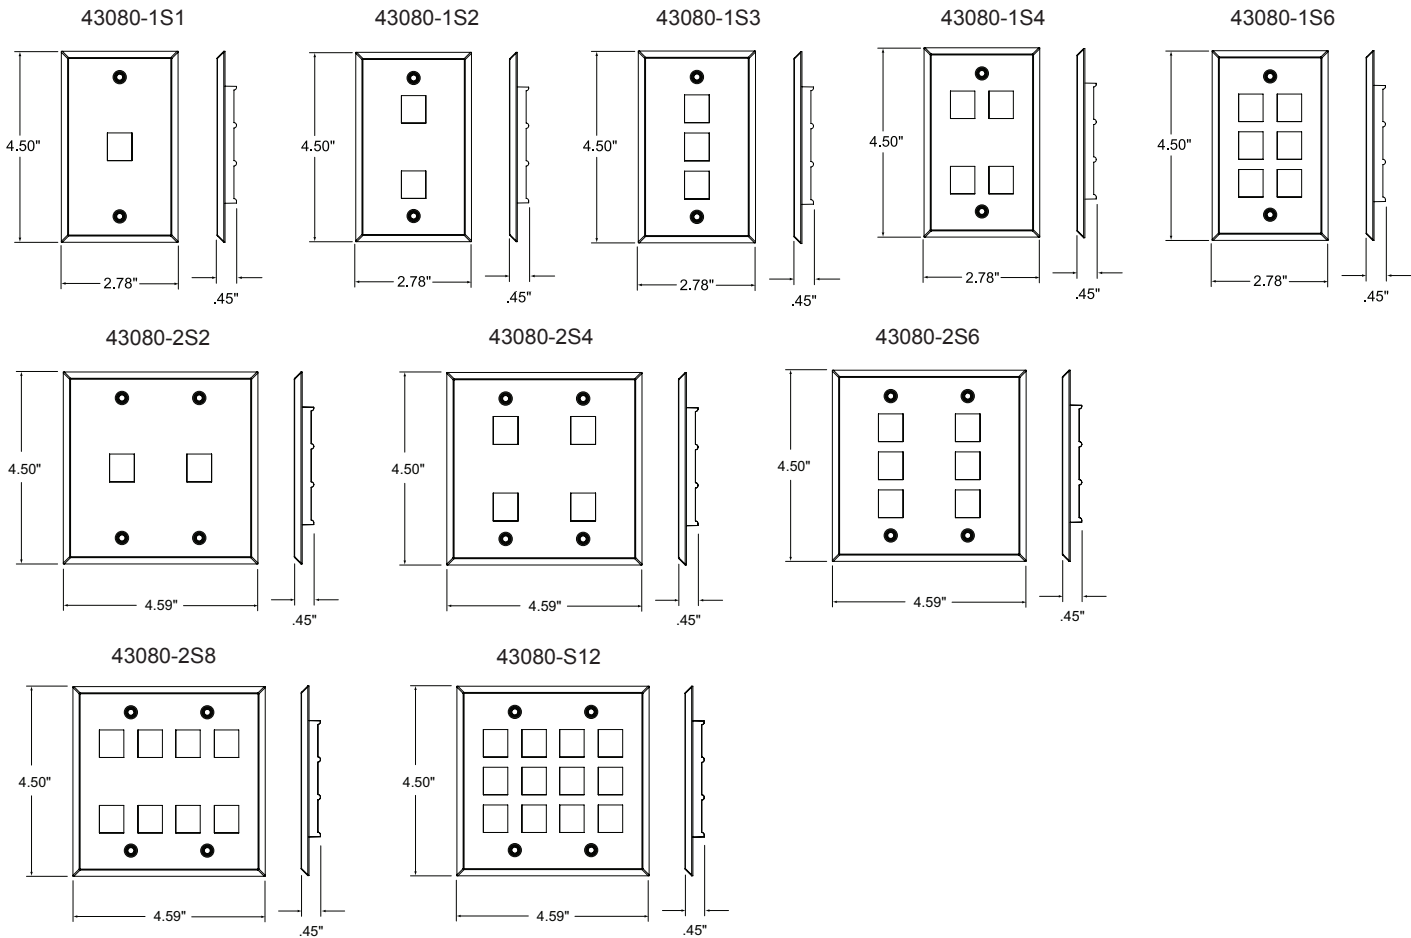

43080-xSx, 43080-S12

PART NUMBERS

Description	Part No.
Stainless-Steel QuickPort® Wallplate, 1 port, single gang	43080-1S1
Stainless-Steel QuickPort Wallplate, 2 ports, single gang	43080-1S2
Stainless-Steel QuickPort Wallplate, 3 ports, single gang	43080-1S3
Stainless-Steel QuickPort Wallplate, 4 ports, single gang	43080-1S4
Stainless-Steel QuickPort Wallplate, 6 ports, single gang	43080-1S6
Stainless-Steel QuickPort Wallplate, 2 ports, dual gang	43080-2S2
Stainless-Steel QuickPort Wallplate, 4 ports, dual gang	43080-2S4
Stainless-Steel QuickPort Wallplate, 6 ports, dual gang	43080-2S6
Stainless-Steel QuickPort Wallplate, 8 ports, dual gang	43080-2S8
Stainless-Steel QuickPort Wallplate, 12 ports, dual gang	43080-S12

Leviton Network Solutions
2222 - 222nd St. SE
Bothell, WA 98021-4416

Asia / Pacific
T +1.631.812.6228
E infoasean@leviton.com

Canada
T +1.514.954.1840
E pcservice@leviton.com

Caribbean
T +1.954.593.1896
E infocaribbean@leviton.com

China
T +852.2774.9876
E infochina@leviton.com

Colombia
T +57.1.743.6045
E infocolombia@leviton.com

tel 1-800-824-3005
tel +1-425-486-2222
appeng@leviton.com
www.leviton.com

Europe
T +33.6.8869.1380
E infoeurope@leviton.com

India / SAARC
T +971.4.886.4722
E infoindia@leviton.com

Mexico
T +52.55.5082.1040
E lsamarketing@leviton.com

Middle East & Africa
T +971.4.886.4722
E lmeinfo@leviton.com

South Korea
T +82.2.3273.9963
E infokorea@leviton.com