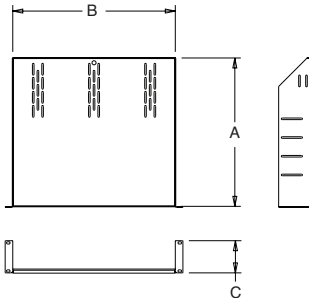

IRCS-4224

specifications:

EIA compliant 19" equipment rack shall be Middle Atlantic Products model #IRCS-__24 (see chart for available models). Overall dimensions of IRCS shall be __mm H x 592mm W" x 610mm D (refer to chart). Useable height of IRCS shall be __ rackspaces, useable depth shall be 513mm. IRCS shall come equipped with two pairs of adjustable steel rackrail with tapped 10-32 mounting holes in universal EIA spacing, black e-coat finish and numbered rackspaces. IRCS shall be of fully welded construction. IRCS shall include locking reversible tempered glass front door with a push-button latch. IRCS shall include solid locking rear and side panels. IRCS shall include locking swivel casters and leveling feet. IRCS shall have a top mounted grommet with an opening of 33mm x 191mm for cable pass through. IRCS shall have a 305mm x 305mm and 33mm x 191mm bottom opening. IRCS shall come preconfigured with shelves and blank panels, please refer to chart. IRCS shall be finished in an environmentally friendly, durable metallic grey powdercoat. Fully welded construction shall provide UL Listed load capacity of __kg.(refer to chart.) IRCS shall be UL Listed in the US and Canada. IRCS shall be GREENGUARD Indoor Air Quality Certified for Children and Schools. IRCS enclosure shall be warranted to be free from defects in material or workmanship under normal use and conditions for the lifetime of the rack.

IRCS-3524

factory configuration
 (5) 2 space 16" [406] deep shelves
 (1) 2 space 18" [457] deep shelf
 (1) 3 space 20" [507] deep shelf
 (7) 1 space blank panels

IRCS-4224

factory configuration
 (5) 2 space 16" [406] deep shelves
 (2) 2 space 18" [457] deep shelves
 (2) 3 space 20" [507] deep shelves
 (9) 1 space blank panels

equipment shelf

Shelf Size	Weight Rating	"A" Usable Depth	"B" Usable Width	Rack Spaces
2 SP 16" shelf	50 lbs	15.86 [403]	17.38 [441]	2
2 SP 18" shelf	50 lbs	17.86 [454]	17.38 [441]	2
3 SP 20" shelf	100 lbs	19.86 [504]	17.38 [441]	3