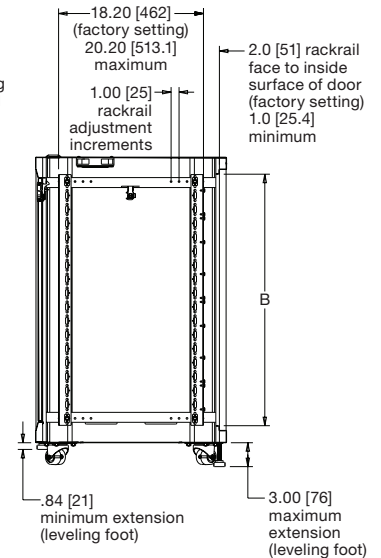

middleatlantic.com | middleatlantic.ca

IRCS Series

basic dimensions

all dimensions in inches unless otherwise noted [all dimensions in brackets are in millimeters]

top view

bottom view

front view

side view

back view

section a-a
front door not shown

Part #	Weight Rating	"A" Overall Height	"B" Front Opening Height	Rackspaces
IRCS-1824	500 lbs/227 kg	38.62 [981]	31.59 [802]	18 [31.50"]
IRCS-2724	750 lbs/340 kg	54.37 [1381]	47.34 [1202]	27 [47.25"]
IRCS-3524	1000 lbs/454 kg	68.37 [1737]	61.34 [1558]	35 [61.25"]
IRCS-4224	1,200 lbs/544 kg	80.62 [2048]	73.59 [1869]	42 [73.50"]