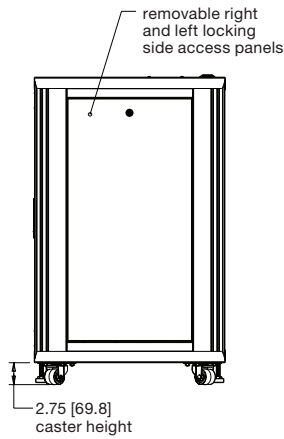

IRCS-4224

specifications:

EIA compliant 19" equipment rack shall be Middle Atlantic Products model #IRCS-__24 (see chart for available models). Overall dimensions of IRCS shall be __mm H x 592mm W" x 610mm D (refer to chart). Useable height of IRCS shall be __ rackspaces, useable depth shall be 513mm. IRCS shall come equipped with two pairs of adjustable steel rackrail with tapped 10-32 mounting holes in universal EIA spacing, black e-coat finish and numbered rackspaces. IRCS shall be of fully welded construction. IRCS shall include locking reversible tempered glass front door with a push-button latch. IRCS shall include solid locking rear and side panels. IRCS shall include locking swivel casters and leveling feet. IRCS shall have a top mounted grommet with an opening of 33mm x 191mm for cable pass through. IRCS shall have a 305mm x 305mm and 33mm x 191mm bottom opening. IRCS shall come preconfigured with shelves and blank panels, please refer to chart. IRCS shall be finished in an environmentally friendly, durable metallic grey powdercoat. Fully welded construction shall provide UL Listed load capacity of __kg.(refer to chart.) IRCS shall be UL Listed in the US and Canada. IRCS shall be GREENGUARD Indoor Air Quality Certified for Children and Schools. IRCS enclosure shall be warranted to be free from defects in material or workmanship under normal use and conditions for the lifetime of the rack.

middleatlantic.com | middleatlantic.ca

IRCS Series

basic dimensions

all dimensions in inches unless otherwise noted [all dimensions in brackets are in millimeters]

top view

bottom view

front view

side view