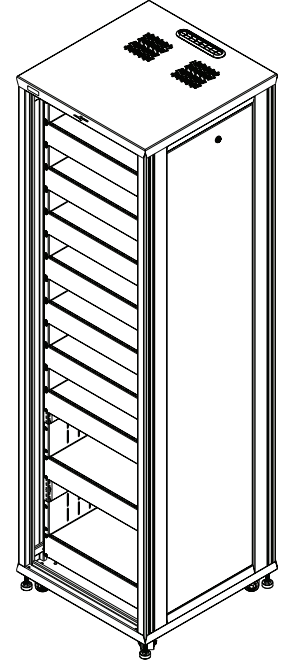

IRCS-4224

specifications:

EIA compliant 19" equipment rack shall be Middle Atlantic Products model #IRCS-__24 (see chart for available models). Overall dimensions of IRCS shall be __mm H x 592mm W" x 610mm D (refer to chart). Useable height of IRCS shall be __ rackspaces, useable depth shall be 513mm. IRCS shall come equipped with two pairs of adjustable steel rackrail with tapped 10-32 mounting holes in universal EIA spacing, black e-coat finish and numbered rackspaces. IRCS shall be of fully welded construction. IRCS shall include locking reversible tempered glass front door with a push-button latch. IRCS shall include solid locking rear and side panels. IRCS shall include locking swivel casters and leveling feet. IRCS shall have a top mounted grommet with an opening of 33mm x 191mm for cable pass through. IRCS shall have a 305mm x 305mm and 33mm x 191mm bottom opening. IRCS shall come preconfigured with shelves and blank panels, please refer to chart. IRCS shall be finished in an environmentally friendly, durable metallic grey powdercoat. Fully welded construction shall provide UL Listed load capacity of __kg.(refer to chart.) IRCS shall be UL Listed in the US and Canada. IRCS shall be GREENGUARD Indoor Air Quality Certified for Children and Schools. IRCS enclosure shall be warranted to be free from defects in material or workmanship under normal use and conditions for the lifetime of the rack.

IRCS-1824

factory configuration
 (3) 2 space 16" [406] deep shelves
 (3) 1 space blank panels

IRCS-2724

factory configuration
 (4) 2 space 16" [406] deep shelves
 (1) 2 space 18" [457] deep shelf
 (5) 1 space blank panels

IRCS-3524

factory configuration
 (5) 2 space 16" [406] deep shelves
 (1) 2 space 18" [457] deep shelf
 (1) 3 space 20" [507] deep shelf
 (7) 1 space blank panels

IRCS-4224

factory configuration
 (5) 2 space 16" [406] deep shelves
 (2) 2 space 18" [457] deep shelves
 (2) 3 space 20" [507] deep shelves
 (9) 1 space blank panels