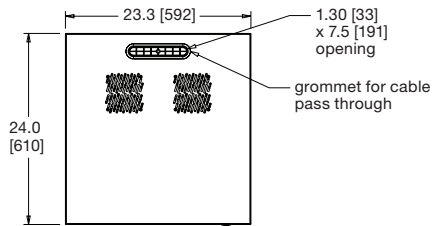

IRCS-4224

specifications:

EIA compliant 19" equipment rack shall be Middle Atlantic Products model #IRCS-__24 (see chart for available models). Overall dimensions of IRCS shall be __mm H x 592mm W" x 610mm D (refer to chart). Useable height of IRCS shall be __ rackspaces, useable depth shall be 513mm. IRCS shall come equipped with two pairs of adjustable steel rackrail with tapped 10-32 mounting holes in universal EIA spacing, black e-coat finish and numbered rackspaces. IRCS shall be of fully welded construction. IRCS shall include locking reversible tempered glass front door with a push-button latch. IRCS shall include solid locking rear and side panels. IRCS shall include locking swivel casters and leveling feet. IRCS shall have a top mounted grommet with an opening of 33mm x 191mm for cable pass through. IRCS shall have a 305mm x 305mm and 33mm x 191mm bottom opening. IRCS shall come preconfigured with shelves and blank panels, please refer to chart. IRCS shall be finished in an environmentally friendly, durable metallic grey powdercoat. Fully welded construction shall provide UL Listed load capacity of __kg.(refer to chart.) IRCS shall be UL Listed in the US and Canada. IRCS shall be GREENGUARD Indoor Air Quality Certified for Children and Schools. IRCS enclosure shall be warranted to be free from defects in material or workmanship under normal use and conditions for the lifetime of the rack.

middleatlantic.com | middleatlantic.ca

IRCS Series

basic dimensions

all dimensions in inches unless otherwise noted [all dimensions in brackets are in millimeters]

top view

bottom view

front view

side view