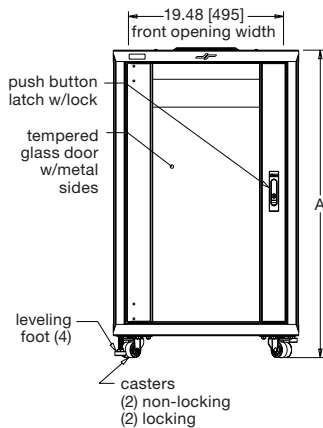

IRCS-4224

specifications:

EIA compliant 19" equipment rack shall be Middle Atlantic Products model #IRCS-__24 (see chart for available models). Overall dimensions of IRCS shall be __mm H x 592mm W" x 610mm D (refer to chart). Useable height of IRCS shall be __ rackspaces, useable depth shall be 513mm. IRCS shall come equipped with two pairs of adjustable steel rackrail with tapped 10-32 mounting holes in universal EIA spacing, black e-coat finish and numbered rackspaces. IRCS shall be of fully welded construction. IRCS shall include locking reversible tempered glass front door with a push-button latch. IRCS shall include solid locking rear and side panels. IRCS shall include locking swivel casters and leveling feet. IRCS shall have a top mounted grommet with an opening of 33mm x 191mm for cable pass through. IRCS shall have a 305mm x 305mm and 33mm x 191mm bottom opening. IRCS shall come preconfigured with shelves and blank panels, please refer to chart. IRCS shall be finished in an environmentally friendly, durable metallic grey powdercoat. Fully welded construction shall provide UL Listed load capacity of __kg.(refer to chart.) IRCS shall be UL Listed in the US and Canada. IRCS shall be GREENGUARD Indoor Air Quality Certified for Children and Schools. IRCS enclosure shall be warranted to be free from defects in material or workmanship under normal use and conditions for the lifetime of the rack.

middleatlantic.com | middleatlantic.ca

IRCS Series

basic dimensions

all dimensions in inches unless otherwise noted [all dimensions in brackets are in millimeters]

top view

bottom view

front view

side view