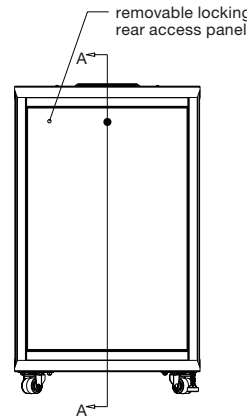

IRCS Series

basic dimensions

all dimensions in inches unless otherwise noted [all dimensions in brackets are in millimeters]

bottom view

front view

back view

Part #	Weight Rating	"A" Overall Height	"B" Front Opening Height	Rackspaces
IRCS-1824	500 lbs/227 kg	38.62 [981]	31.59 [802]	18 [31.50"]
IRCS-2724	750 lbs/340 kg	54.37 [1381]	47.34 [1202]	27 [47.25"]
IRCS-3524	1000 lbs/454 kg	68.37 [1737]	61.34 [1558]	35 [61.25"]
IRCS-4224	1,200 lbs/544 kg	80.62 [2048]	73.59 [1869]	42 [73.50"]

what great systems are built on.™

A brand of **legrand**

Middle Atlantic Products

middleatlantic.com | middleatlantic.ca