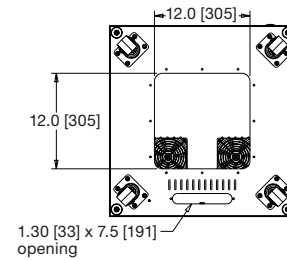

IRCS-4224

specifications:

EIA compliant 19" equipment rack shall be Middle Atlantic Products model #IRCS-__24 (see chart for available models). Overall dimensions of IRCS shall be __mm H x 592mm W" x 610mm D (refer to chart). Useable height of IRCS shall be __ rackspaces, useable depth shall be 513mm. IRCS shall come equipped with two pairs of adjustable steel rackrail with tapped 10-32 mounting holes in universal EIA spacing, black e-coat finish and numbered rackspaces. IRCS shall be of fully welded construction. IRCS shall include locking reversible tempered glass front door with a push-button latch. IRCS shall include solid locking rear and side panels. IRCS shall include locking swivel casters and leveling feet. IRCS shall have a top mounted grommet with an opening of 33mm x 191mm for cable pass through. IRCS shall have a 305mm x 305mm and 33mm x 191mm bottom opening. IRCS shall come preconfigured with shelves and blank panels, please refer to chart. IRCS shall be finished in an environmentally friendly, durable metallic grey powdercoat. Fully welded construction shall provide UL Listed load capacity of __kg.(refer to chart.) IRCS shall be UL Listed in the US and Canada. IRCS shall be GREENGUARD Indoor Air Quality Certified for Children and Schools. IRCS enclosure shall be warranted to be free from defects in material or workmanship under normal use and conditions for the lifetime of the rack.

middleatlantic.com | middleatlantic.ca

IRCS Series

basic dimensions

all dimensions in inches unless otherwise noted [all dimensions in brackets are in millimeters]

top view

bottom view

front view

side view