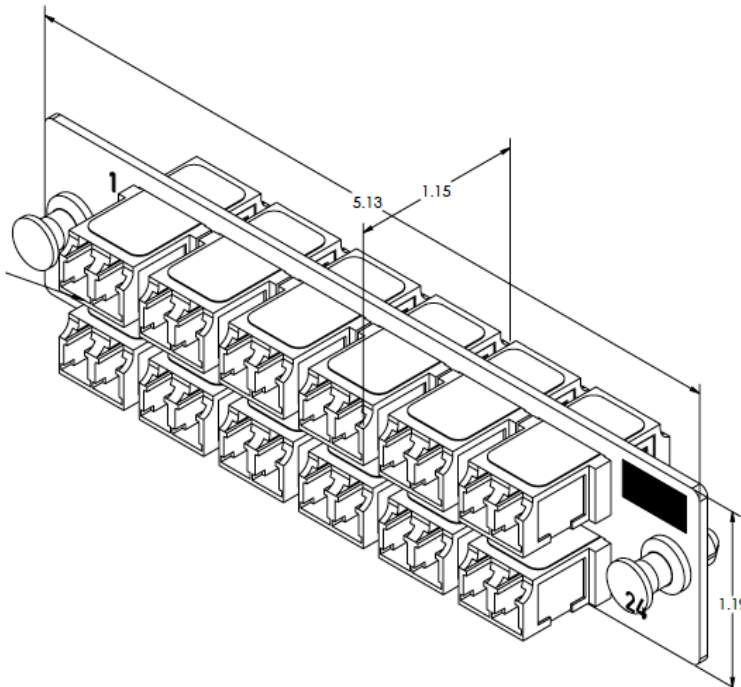

Listing Agencies/Third Party Certifications

- RoHS: Yes

Technical Information

- Connection Method: N/A
- Fiber Capacity: 24
- Polish: N/A
- Ceramic Alignment Sleeves: Yes
- TIA/EIA 604-10 Compliant: Yes
- TIA 455-21 Compliant: 500 mating cycles

Dimensions

- Depth (Metric): 29.21 mm
- Depth (US): 1.15 in
- Height (Metric): 30.22 mm
- Height (US): 1.19 in
- Width (Metric): 130.30 mm
- Width (US): 5.13 in

Legrand, North and Central America

60 Woodlawn Street
West Hartford, CT 06110
1.877.BY.LEGRAND (295.3472)
www.legrand.us