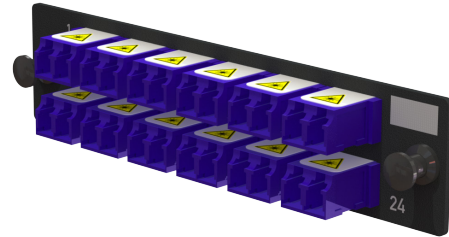

DATA SHEET

Q-Series Keyed OFP Keyed front Non Keyed Rear Adapter Panel, 12 LC Duplex Adapters, 24 Fibers

Overview

The Keyed 24-fiber OFP Adapter Panels are designed to be used with a Fiber Enclosure to support LC Duplex adapters. This adapter panel offers 12 LC Duplex adapters and is equipped with plunger and grommet fasteners to hold the panels securely in place and support efficient installations. Keyed connectivity solutions offer users security and network segregation to match cords to the proper channels during installation.

Features

- **Keyed LC:** Control access to networks preventing non keyed LC connectors from being inserted
- **Adapter panel is front removable:** Ideal for simple moves, adds, and changes
- **Uses plunger/grommet fastener:** Holds adapter panels securely in place
- **Ceramic Insert:** Minimizes insertion loss

DATA SHEET

Q-Series Keyed OFP Keyed front Non Keyed Rear Adapter Panel, 12 LC Duplex Adapters, 24 Fibers

General Information

- Color:
 - OFP-LCD24YC-A (Rose)
 - OFP-LCD24YC-B (White)
 - OFP-LCD24YC-C (Yellow)
 - OFP-LCD24YC-D (Red)
 - OFP-LCD24YC-E (Orange)
 - OFP-LCD24YC-F (Violet)
 - OFP-LCD24YC-G (Gray)
 - OFP-LCD24YC-H (Blue)
 - OFP-LCD24YC-J (Brown)
 - OFP-LCD24YC-K (Aqua)
 - OFP-LCD24YC-L (Magenta)
 - OFP-LCD24YC-M (Green)
 - OFP-LCD24YC-U (Black)
- Installation: Q-Series Fiber Enclosure
- Typical Application: N/A
- Connection Type: Keyed Front Non Keyed Rear LC
- Number of Ports: 12
- Type: Keyed Fiber Adapter Panel
- Dust Covers: Yes