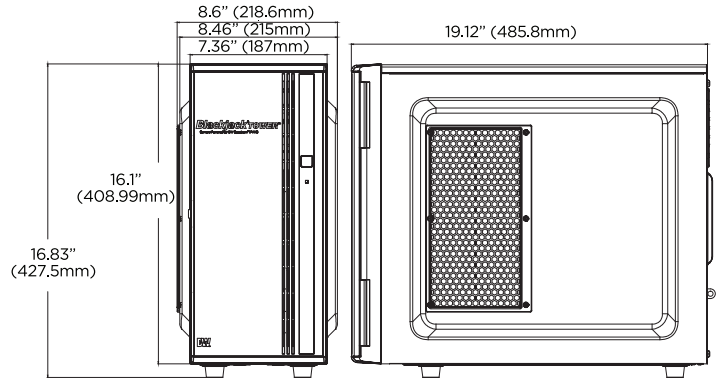

## Dimensions

Unit: Inch (mm)

## Specifications

Included IP licenses	4	
Form factor	Full-size tower	
Operating system	Windows <sup>®</sup> 10	DW-BJT71xxT
	Linux Ubuntu <sup>®</sup>	DW-BJT71xxTLX
	OS on SSD	240GB SSD
CPU	9th Gen Intel <sup>®</sup> Core <sup>™</sup> i7 processor	
Memory	16GB	
Ethernet port	2x 1G Ethernet	
System	Maximum video storage	600Mbps
	Maximum storage drives	7 x 3.5 SATA HDD, hot-swappable
Storage	Maximum storage	Maximum 112TB
	RAID options	---
	USB interface	Yes
Video	Outputs	1x true HD, 1x DVI, 1x DisplayPort, for system configuration. Maximum 1 display output at a time.
	Video card	On-board Intel Graphics
Pre-loaded VMS software	DW Spectrum <sup>®</sup> IPVMS	
Remote clients	Cross-platform - Windows <sup>®</sup> , Linux Ubuntu <sup>®</sup> and Mac <sup>®</sup>	
Mobile apps	iOS <sup>®</sup> and Android <sup>®</sup>	
Keyboard and mouse	Included	
Power supply	500W**	
Operating temperature and humidity	41°F-104°F (5°C-40°C)	
Operating humidity	20-90% RH	
Dimension (WxDxH)	8.6" x 19.12" x 16.83" (218.6 x 485.8 x 427.5 mm)	
Other certification	UL, FCC and CE	
Warranty	5 year limited	