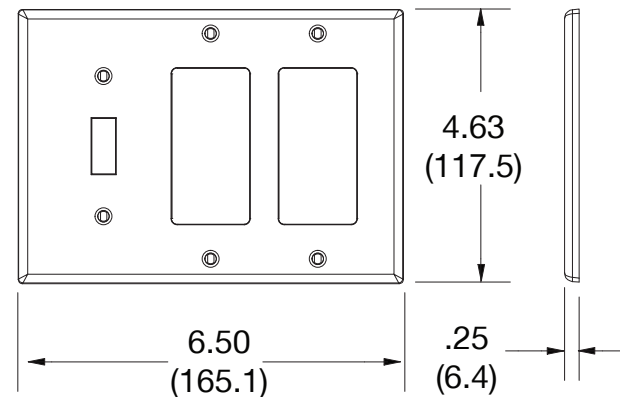

### Ordering Information

Description	Gang	Color	UPC Number	Catalog Number
Toggle and receptacle, smooth satin finish, for use with 1 toggle switch and 2 decorator devices	3	Brown	883778315701	P1262

### Specifications

Material	Polycarbonate thermoplastic
Thickness	.25 (6.4)
Orientation	Orientation
Mounting	Screw
Mounting Screws	Painted steel
Dimensions	4.63 in x 6.50 in x 0.25 in
Flammability	UL 94 V2