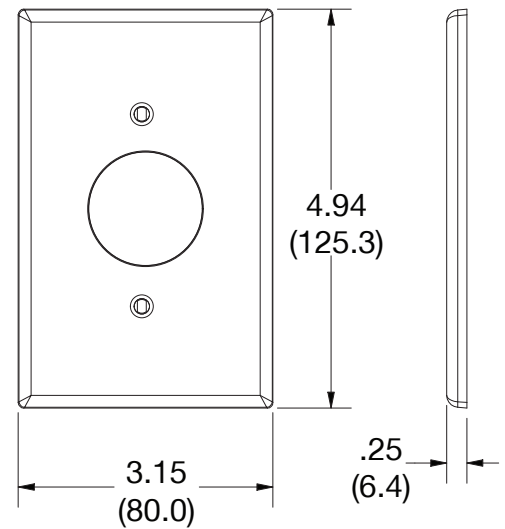

Mid-Size Wallplate 1.40" Opening 1-Gang

Features

- High-impact, self-extinguishing polycarbonate material
- More rigid; sharp lines and less dimpling
- Smooth satin finish; blends into wall with an optimum finish

Ordering Information

Description	Gang	Color	UPC Number	Catalog Number
Wallplate with 1.40" opening smooth satin finish, For use with single receptacle	1	Light Almond	883778314421	PJ7LA

Listings

cULus Listed

Specifications

Material	Polycarbonate thermoplastic
Thickness	.25 (6.4)
Orientation	Orientation
Mounting	Screw
Mounting Screws	Painted steel
Dimensions	4.94 in x 3.15 in x 0.25 in
Flammability	UL 94 V2

Dimensions in Inches (mm)

Bryant Electric • An affiliate of Hubbell Incorporated (Delaware) • 40 Waterview Drive • Shelton, CT 06484
Phone (800) 323-2792 • Specifications subject to change without notice