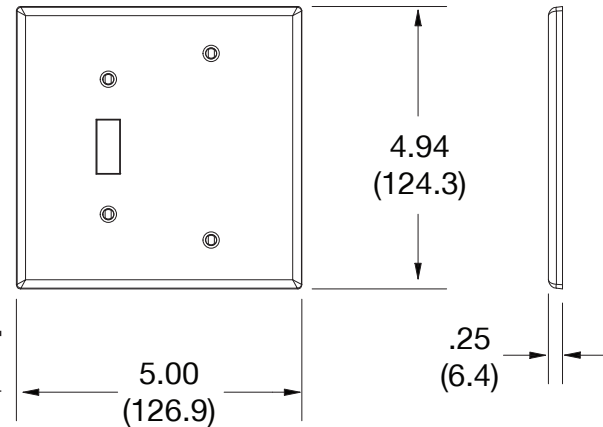

Wallplate Toggle and Blank Box Mount 2-Gang

Features

- High-impact, self-extinguishing polycarbonate material
- More rigid; sharp lines and less dimpling
- Smooth satin finish; blends into wall with an optimum finish

Ordering Information

Description	Gang	Color	UPC Number	Catalog Number
Mid-size toggle and blank box mount wallplate, smooth satin finish, for use with toggle switch and blank	2	Brown	883778315602	PJ113

Listings

cULus Listed

Specifications

Material	Polycarbonate thermoplastic
Thickness	.25 (6.4)
Orientation	Orientation
Mounting	Screw
Mounting Screws	Painted steel
Dimensions	4.94 in x 5.00 in x 0.25 in
Flammability	UL 94 V2