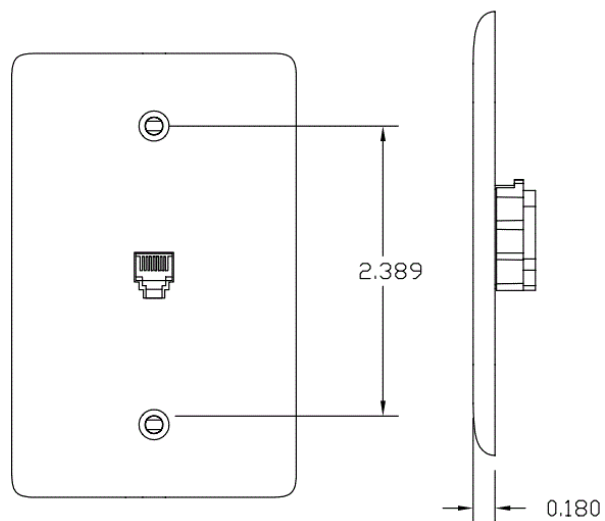

Specifications

Material	Stainless Steel
Position	6
Conductors	4
Termination Style	Screw

Online Resources

eCatalog