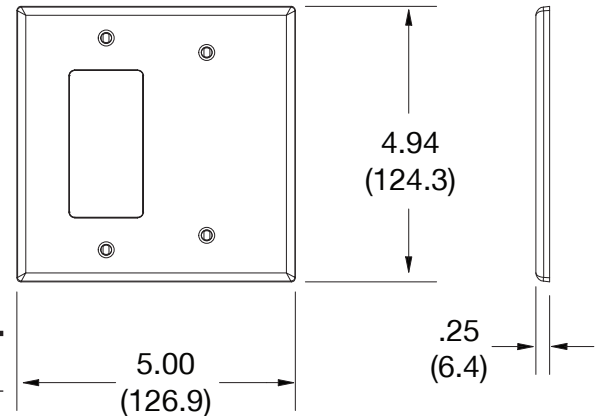

### Ordering Information

Description	Gang	Color	UPC Number	Catalog Number
Mid-size decorator and blank box mount wallplate, smooth satin finish, for use with 1 decorator device	2	Gray	883778313424	PJ1326GY

### Specifications

Material	Polycarbonate thermoplastic
Thickness	.25 (6.4)
Orientation	Orientation
Mounting	Screw
Mounting Screws	Painted steel
Dimensions	4.94 in x 5.00 in x 0.25 in
Flammability	UL 94 V2