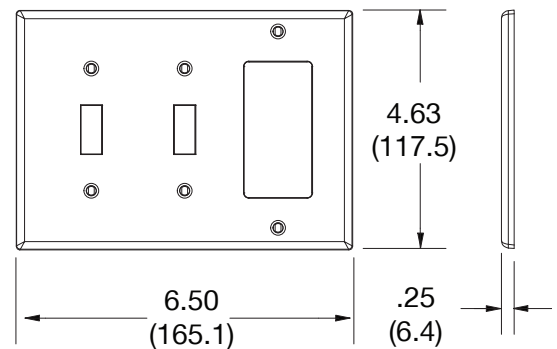

Wallplate Toggle Switch and Decorator 3-Gang

Features

- High-impact, self-extinguishing polycarbonate material
- More rigid; sharp lines and less dimpling
- Smooth satin finish; blends into wall with an optimum finish

Ordering Information

Description	Gang	Color	UPC Number	Catalog Number
Toggle and decorator wallplate, smooth satin finish, for use with 2 toggle switches and 1 decorator	3	Light Almond	883778311710	P226LA

Listings

cULus Listed

Specifications

Material	Polycarbonate thermoplastic
Thickness	.25 (6.4)
Orientation	Orientation
Mounting	Screw
Mounting Screws	Painted steel
Dimensions	4.63 in x 6.50 in x 0.25 in
Flammability	UL 94 V2

Dimensions in Inches (mm)

Bryant Electric • An affiliate of Hubbell Incorporated (Delaware) • 40 Waterview Drive • Shelton, CT 06484
Phone (800) 323-2792 • Specifications subject to change without notice